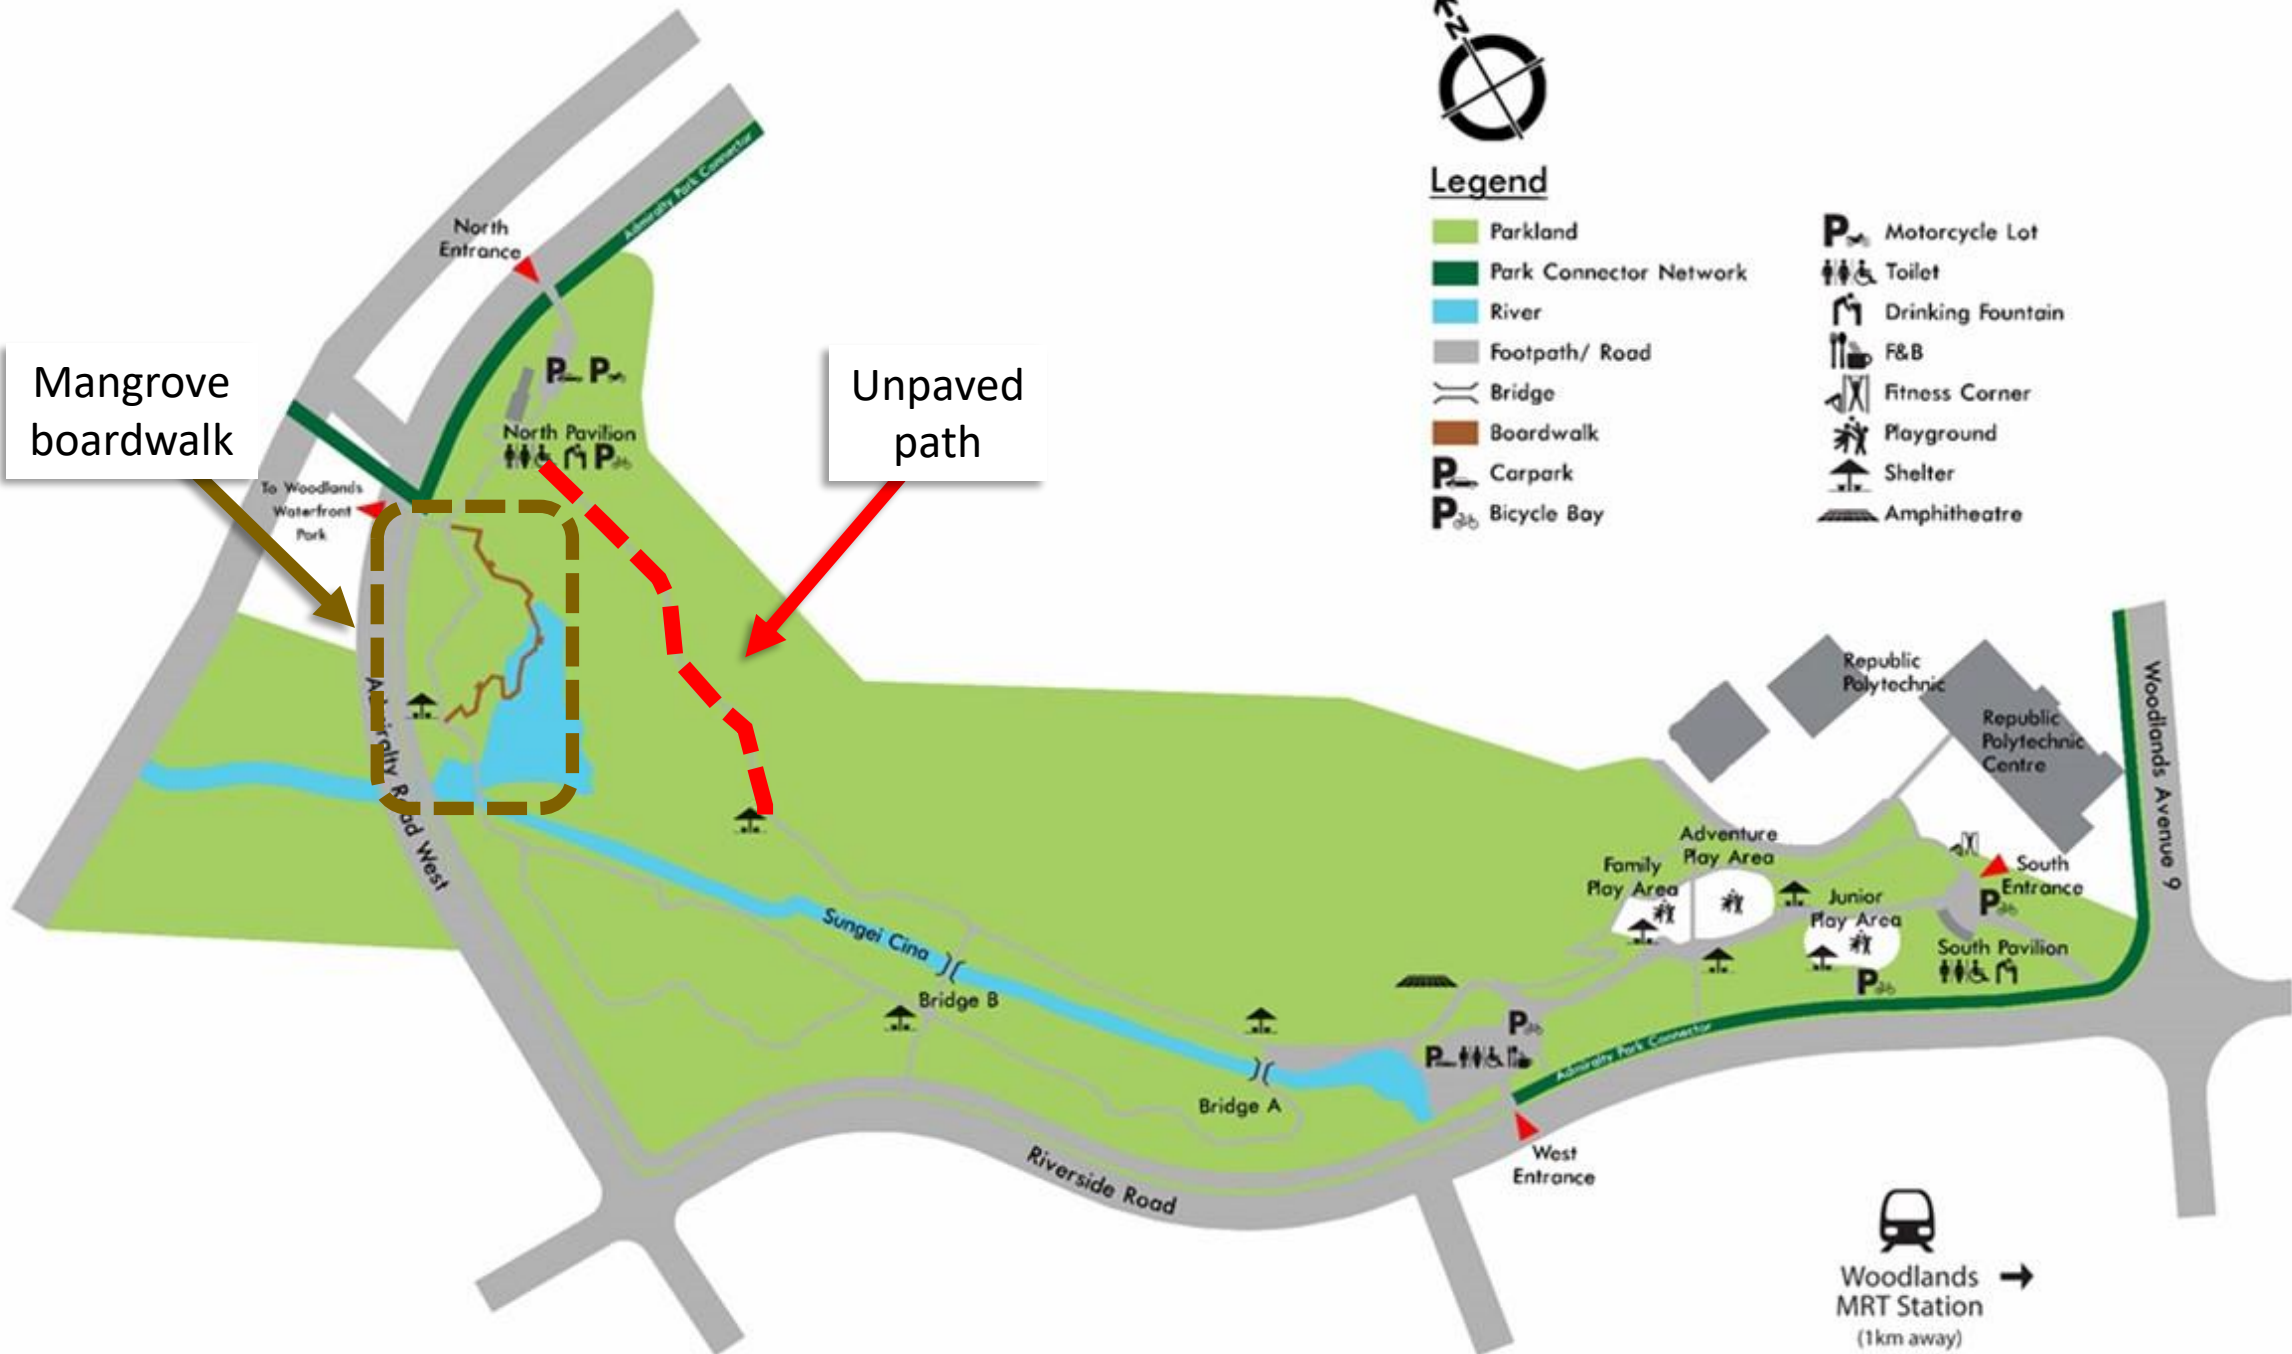

### Legend

- Parkland
- Park Connector Network
- River
- Footpath/ Road
- Bridge
- Boardwalk
- Carpark
- Bicycle Bay
- Motorcycle Lot
- Toilet
- Drinking Fountain
- F&B
- Fitness Corner
- Playground
- Shelter
- Amphitheatre

Mangrove boardwalk

Unpaved path

Woodlands MRT Station  
(1km away) →