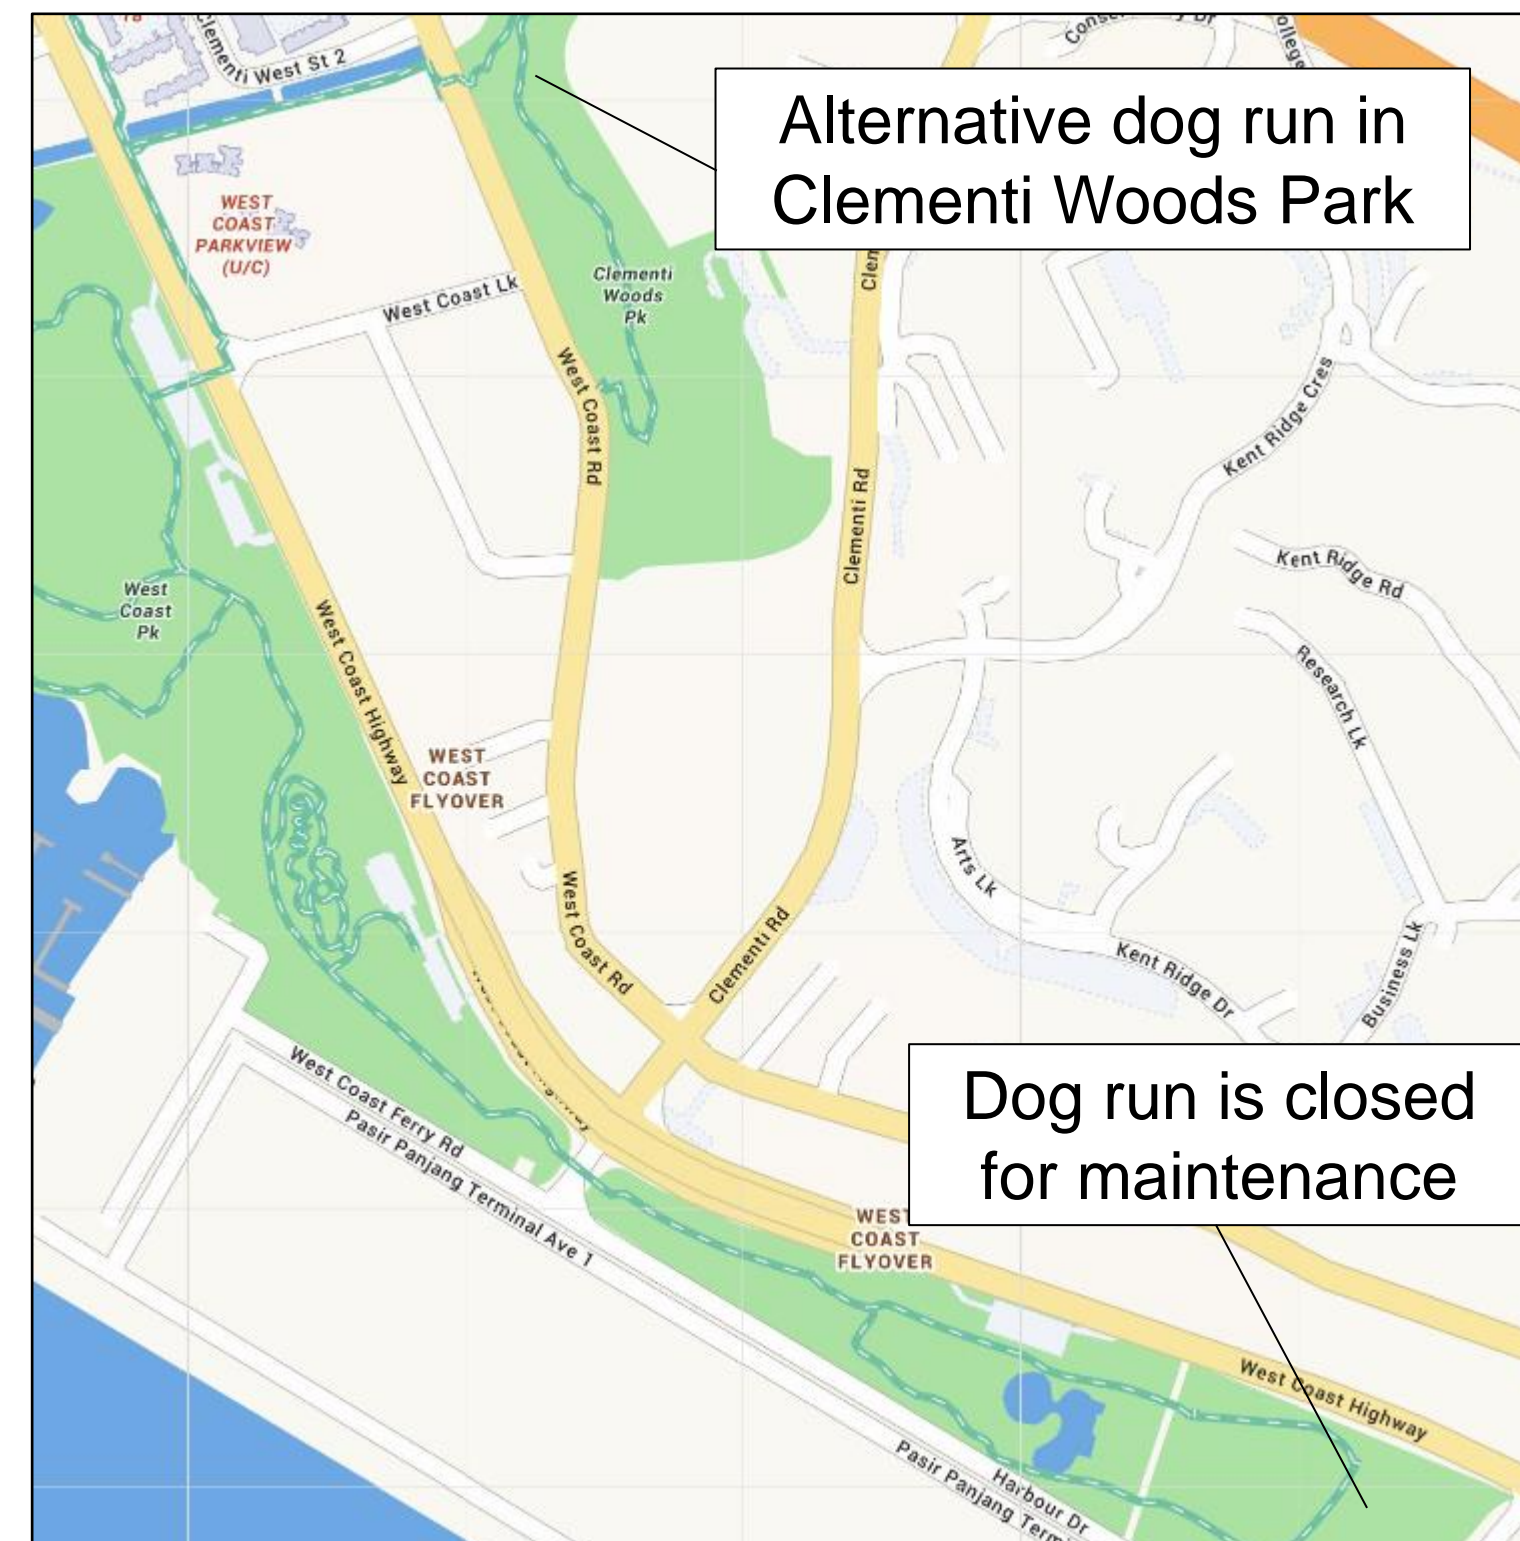

NOTICE

**The dog run in West Coast Park Area 1
is closed for maintenance
from 10 March 2025.**

**Please use the dog run in Clementi
Woods Park during this period.**

**Expected completion date:
16 March 2025**