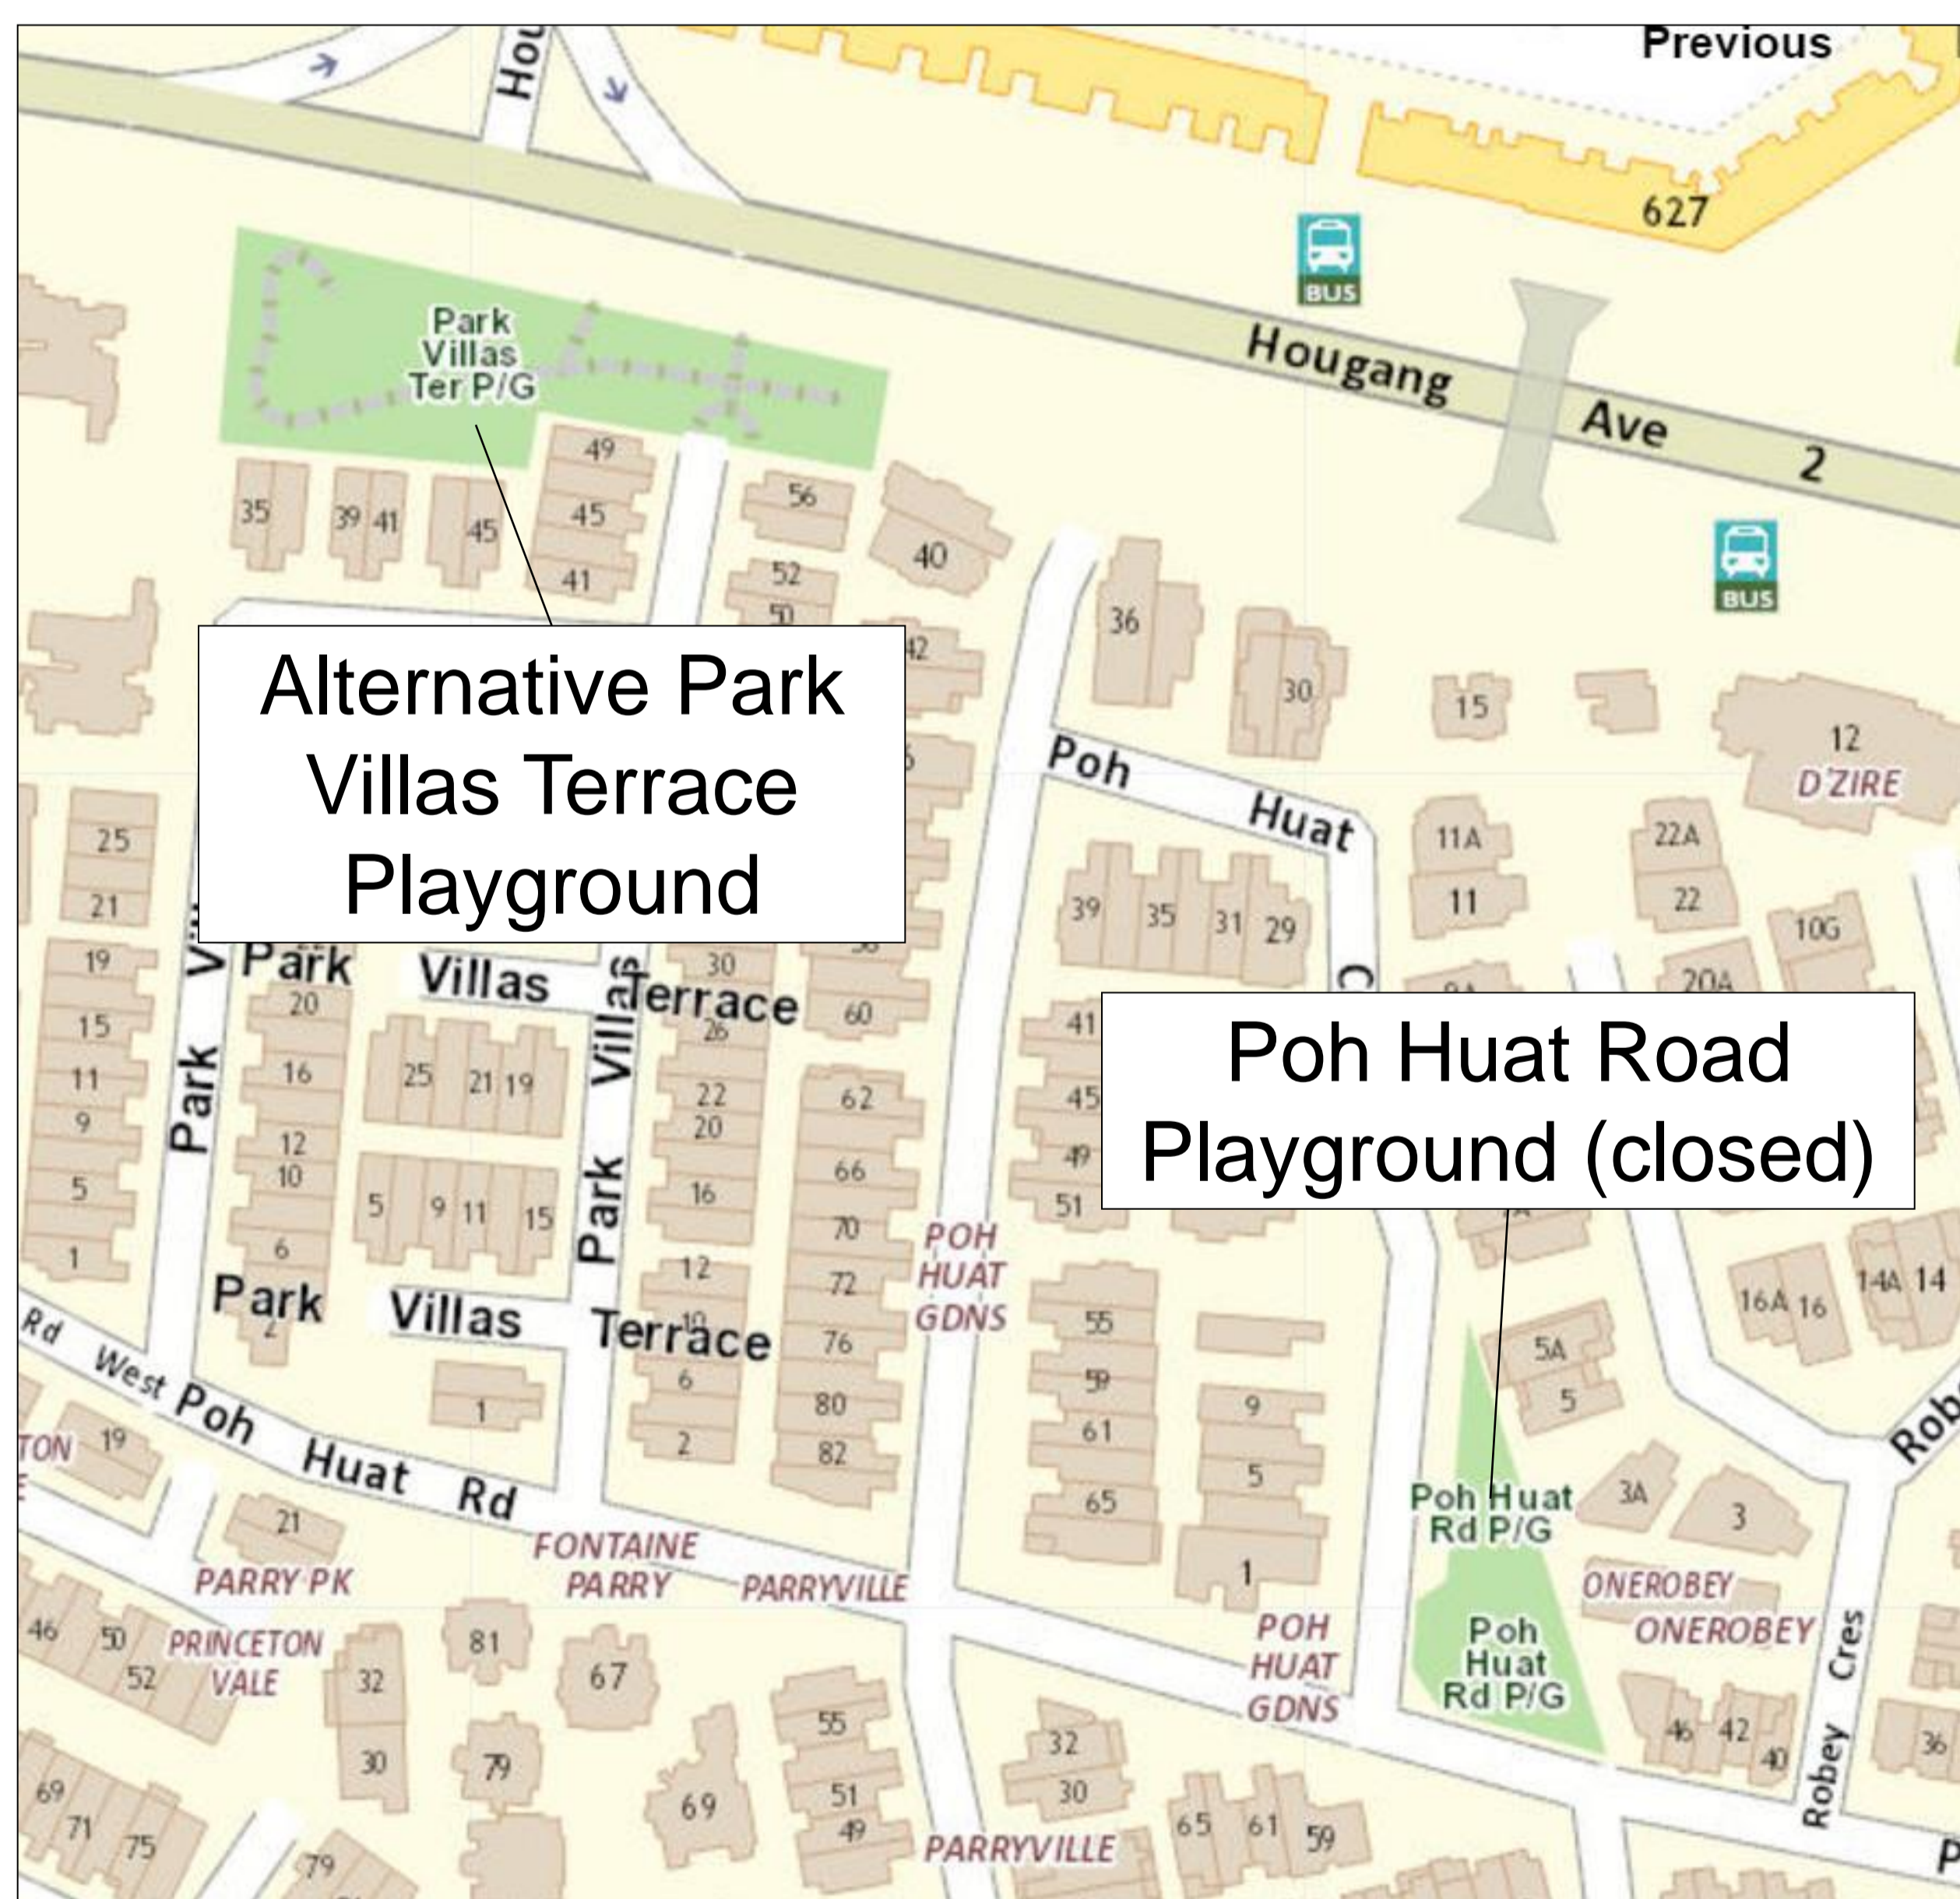

NOTICE

The play equipment in **Poh Huat Road Playground** is closed for upgrading from **24 December 2024**.

Please use the **Park Villas Terrace Playground** during this period.

Expected completion date:
28 February 2025