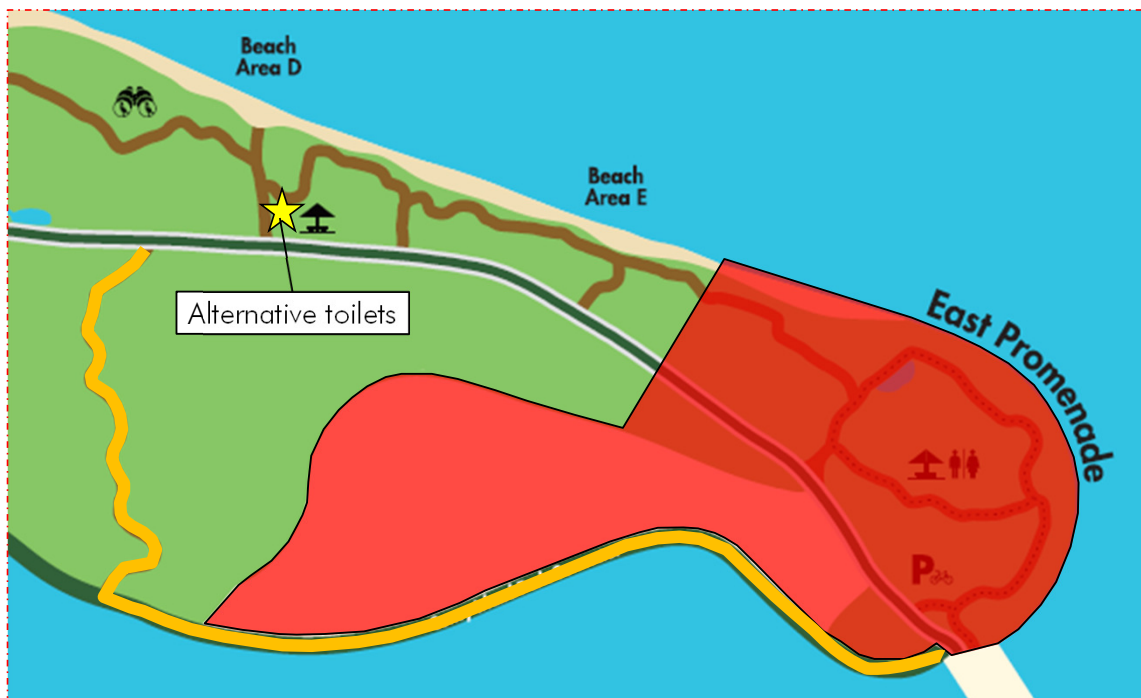

NOTICE

A section at the East Promenade on Coney Island Park including the toilets (indicated in red) is closed for construction works from 7 June 2021.

Please use the alternative path (indicated in orange) to get from Beach Areas D & E to the East Entrance. Alternative toilets are available during this period.

Expected completion date: June 2025

Thank you for your understanding.