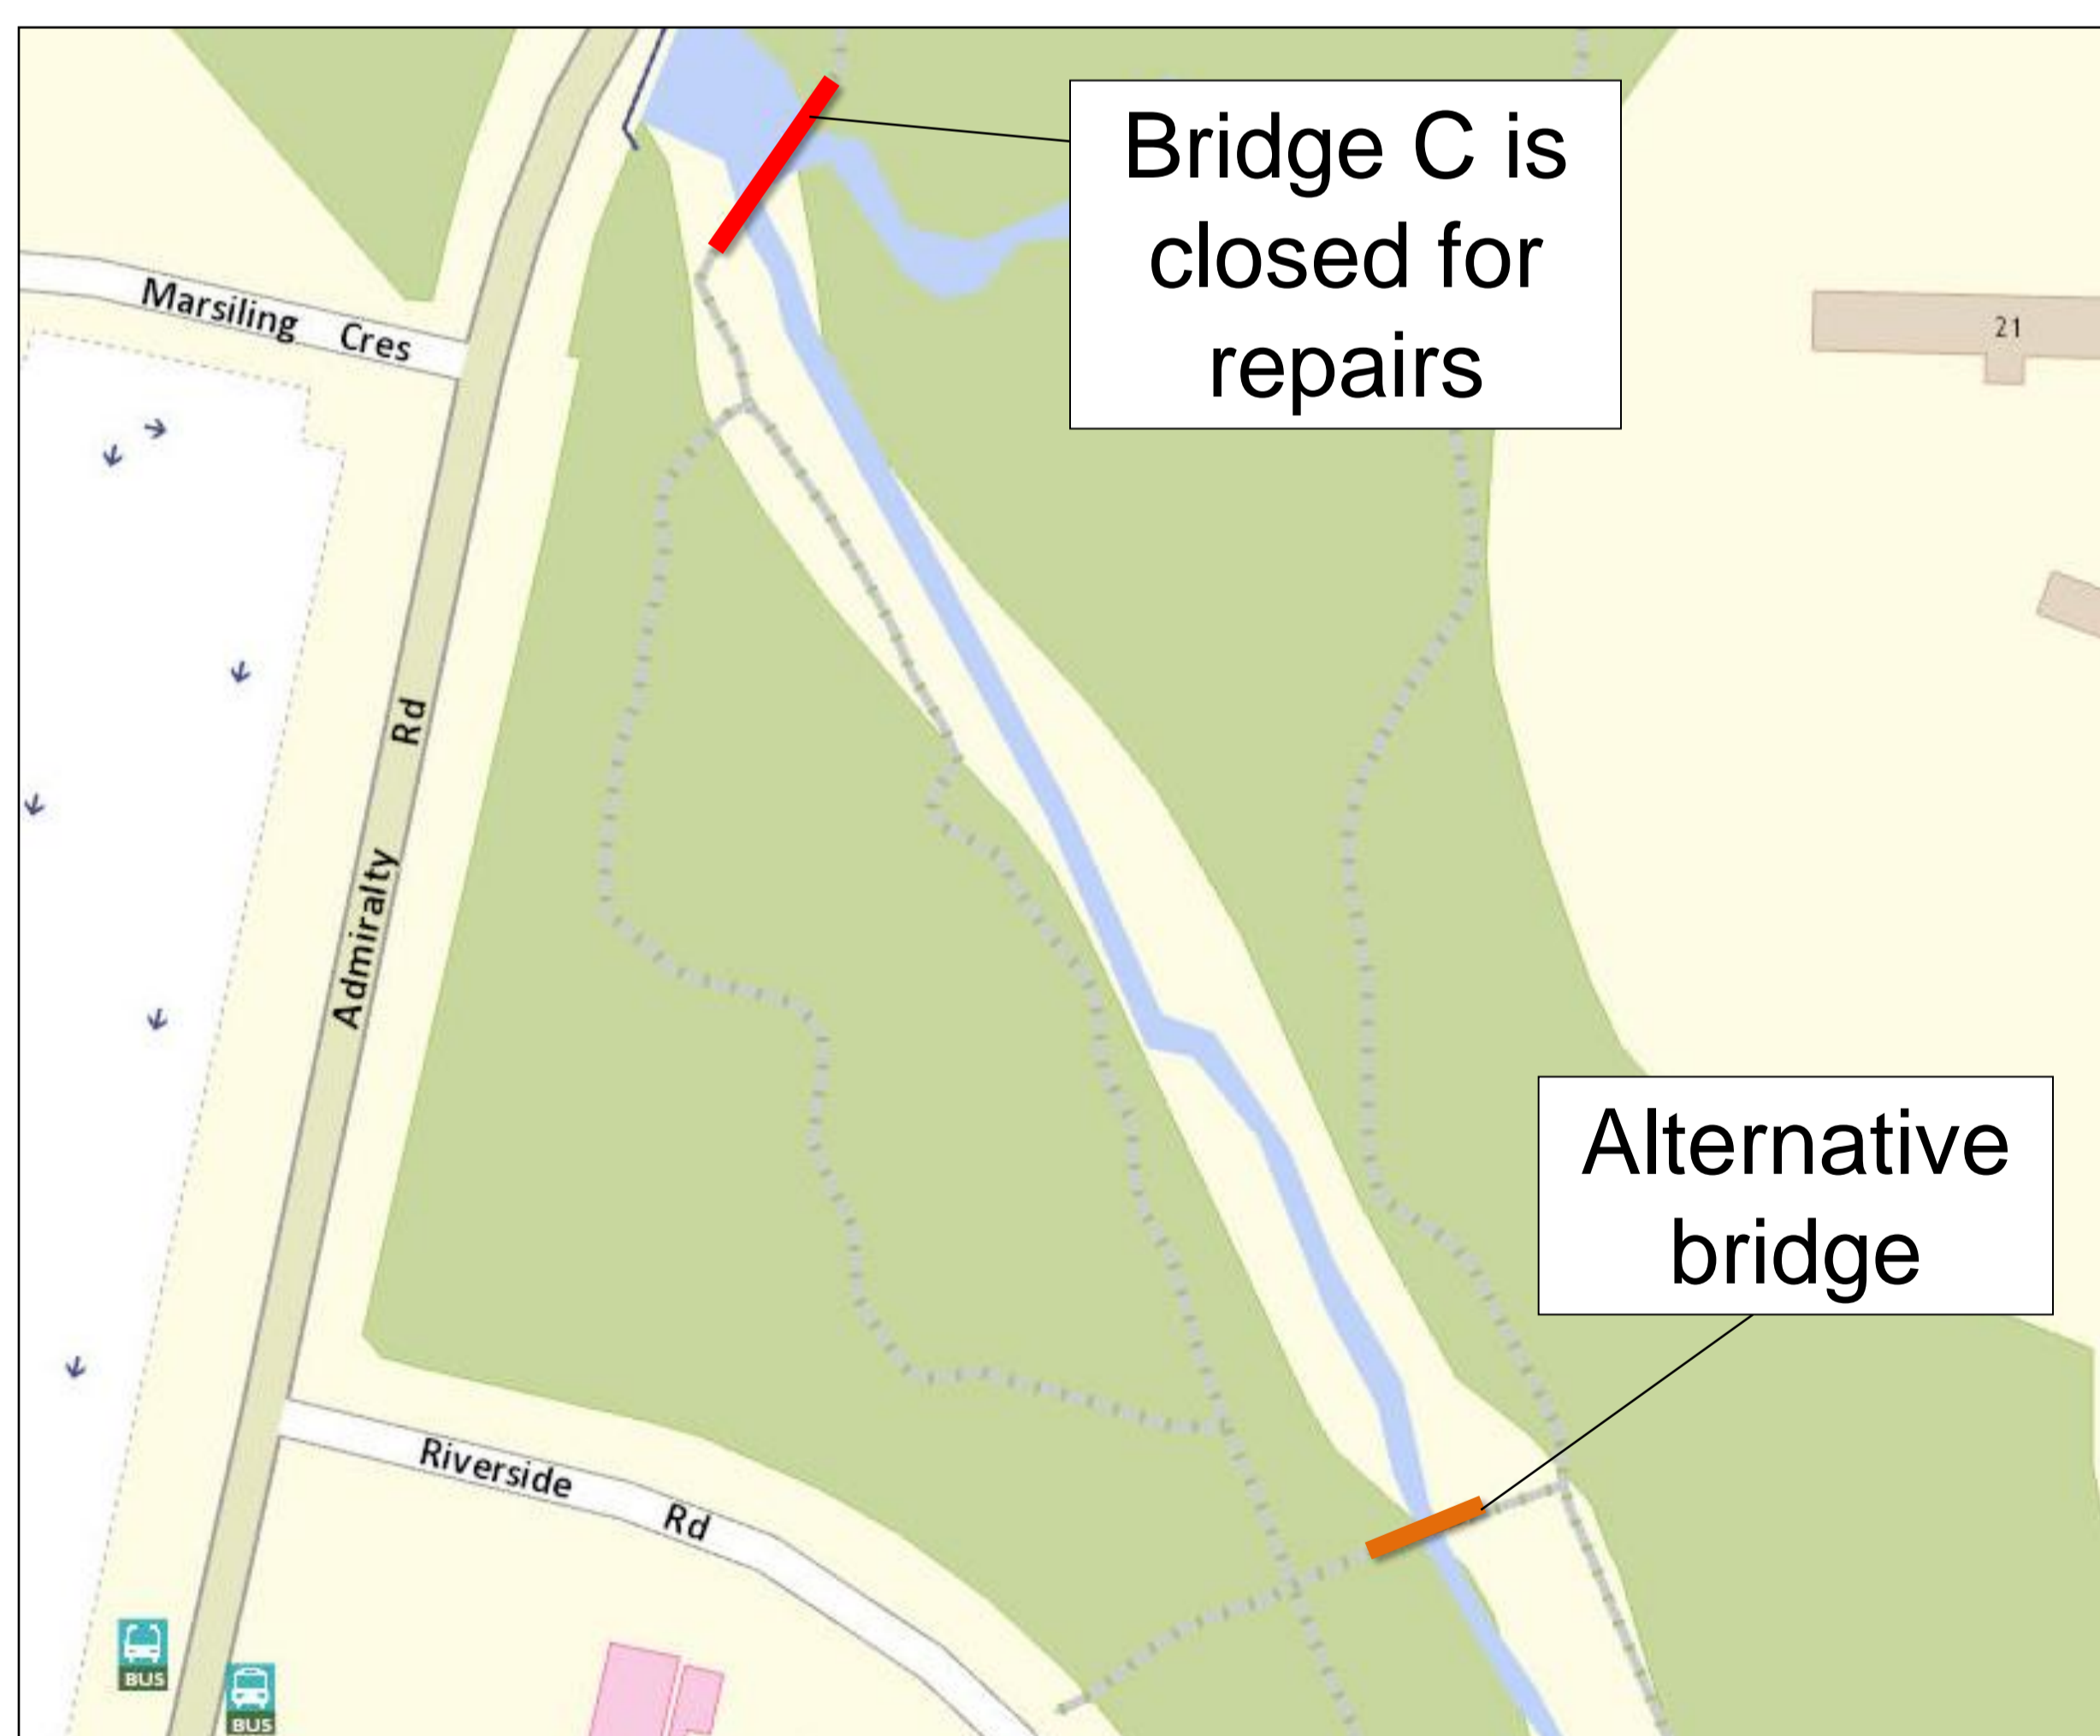

NOTICE

Bridge C (indicated in red) in Admiralty Park is closed for repair from 25 February 2025.

Please use the nearest alternative bridge (indicated in orange) during this period.

**Expected completion date:
30 April 2025**