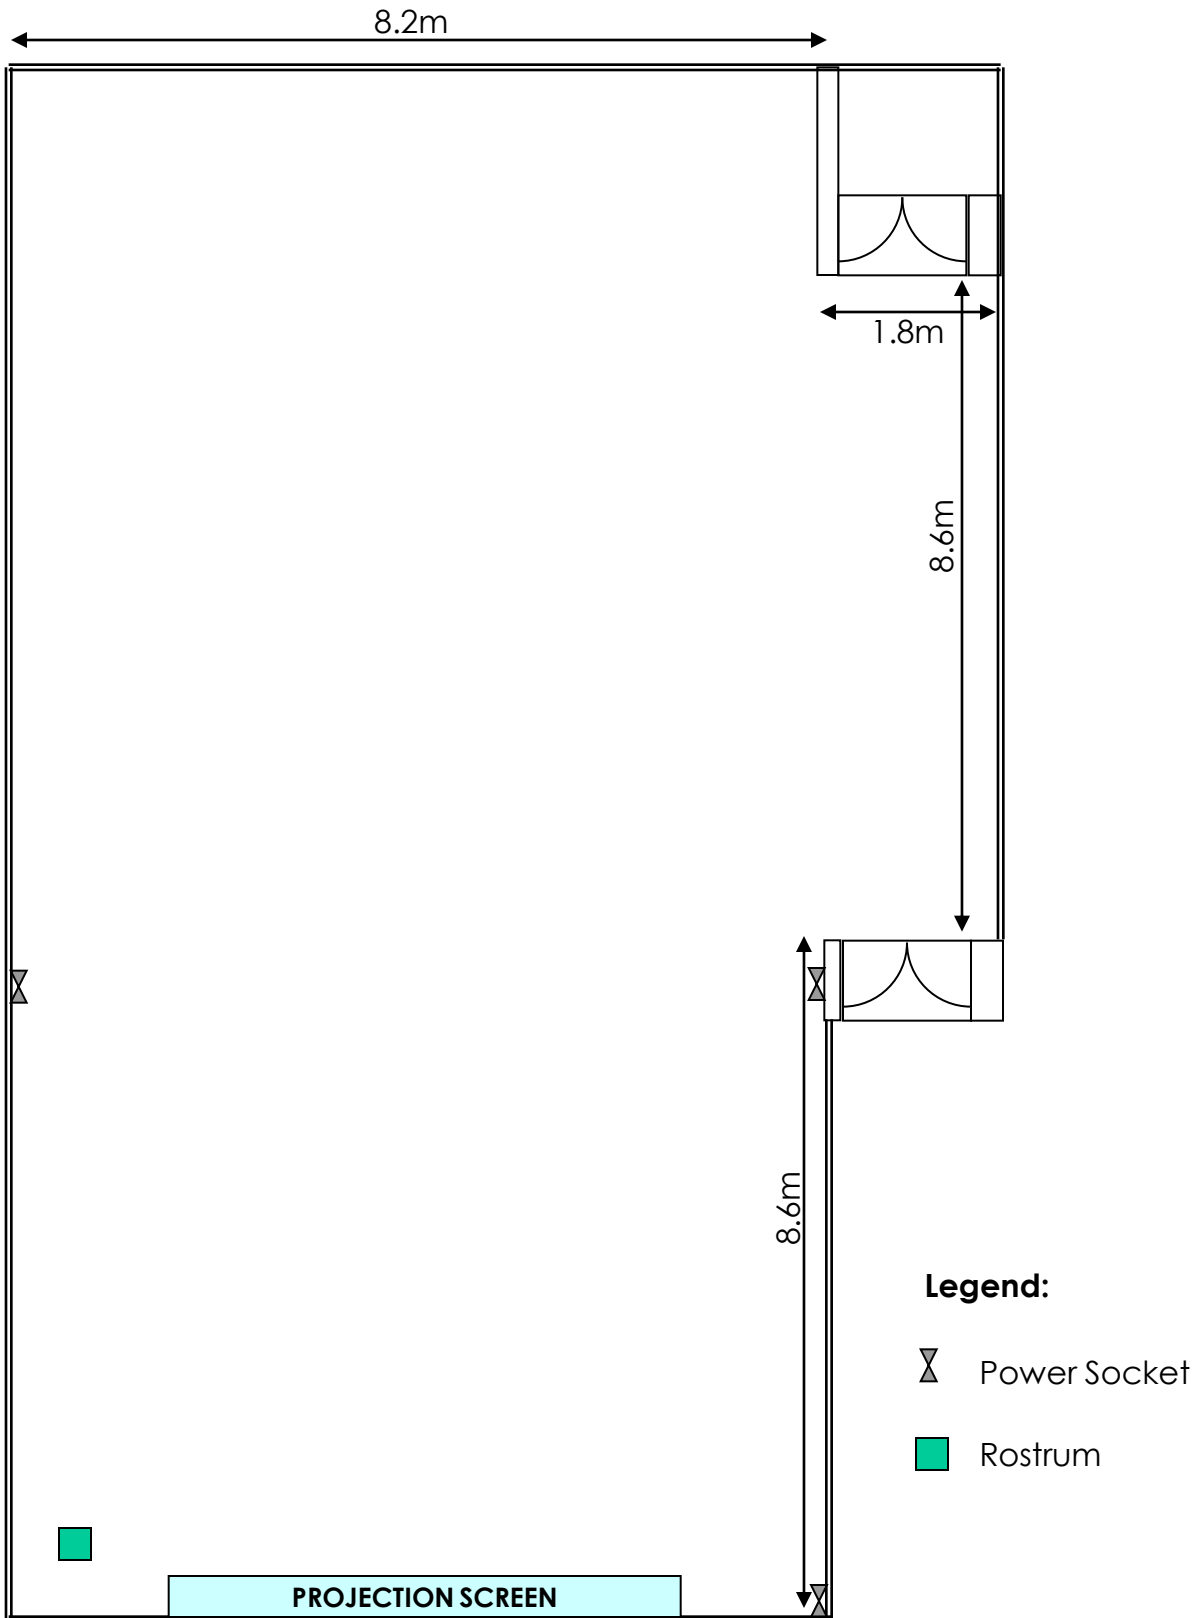

SINGAPORE BOTANIC GARDENS FUNCTION HALL, BOTANY CENTRE LEVEL 1 LAYOUT PLAN

SINGAPORE BOTANIC GARDENS FUNCTION HALL, BOTANY CENTRE LEVEL 1 LAYOUT PLAN

SINGAPORE BOTANIC GARDENS
FUNCTION HALL, BOTANY CENTRE LEVEL 1
FURNITURE

Table
1.2m(L) x 0.6m(B) x 0.765m(H)

Portable Chairs