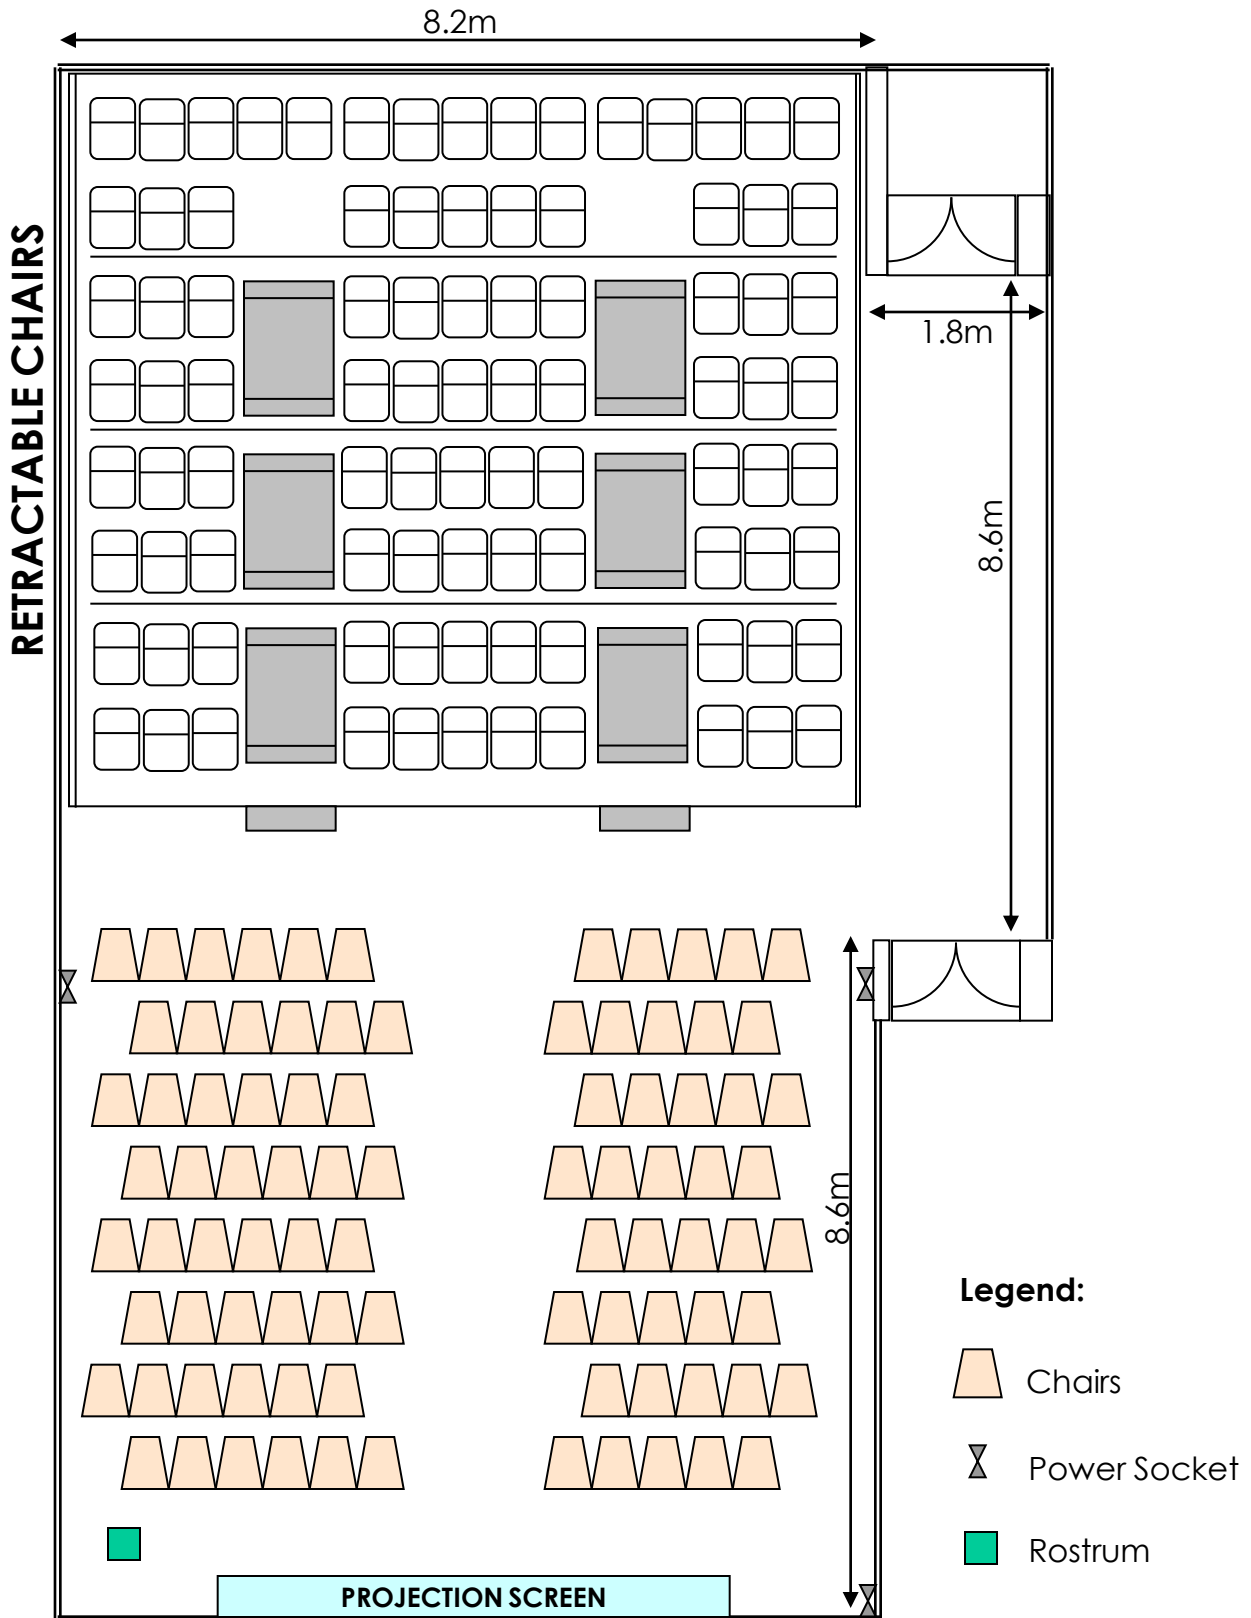

SINGAPORE BOTANIC GARDENS FUNCTION HALL, BOTANY CENTRE LEVEL 1 LAYOUT PLAN

SINGAPORE BOTANIC GARDENS FUNCTION HALL, BOTANY CENTRE LEVEL 1 LAYOUT PLAN

SINGAPORE BOTANIC GARDENS
FUNCTION HALL, BOTANY CENTRE LEVEL 1
FURNITURE

Table
1.2m(L) x 0.6m(B) x 0.765m(H)

Portable Chairs