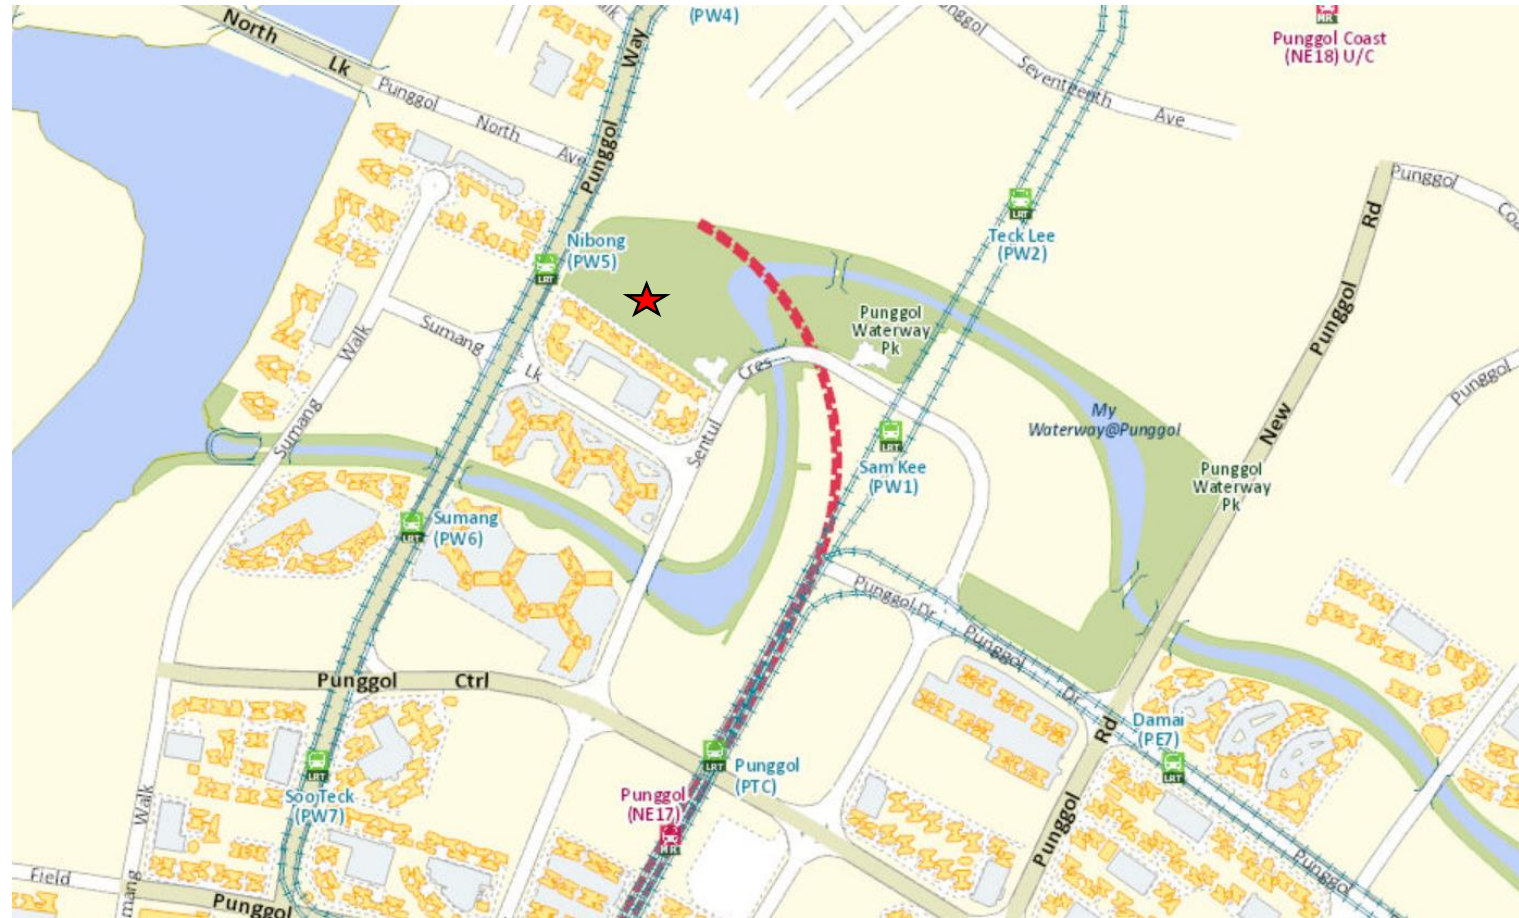

Locations of Allotment Gardens

The indicative locations are indicated by the red pin or star in the maps below:

New Allotment Gardens

November 2020

Bedok Reservoir Park

East Coast Park

Lower Seletar Reservoir Park

one-north Park - Rochester East

Existing Allotment Gardens

Aljunied Park

Ang Mo Kio Town Garden West

Bedok Town Park

Bishan-Ang Mo Kio Park

Bukit Gombak Park

Choa Chu Kang Park

Clementi Woods Park

HortPark

Jurong Lake Gardens West

Pasir Ris Park

Punggol Park

Punggol Waterway Park

Sengkang Riverside Park

West Coast Park (Area 2)

Yishun Neighbourhood Park

Yishun Park

Upcoming Allotment Gardens

Jurong Central Park

Kallang Riverside Park

Tiong Bahru Park