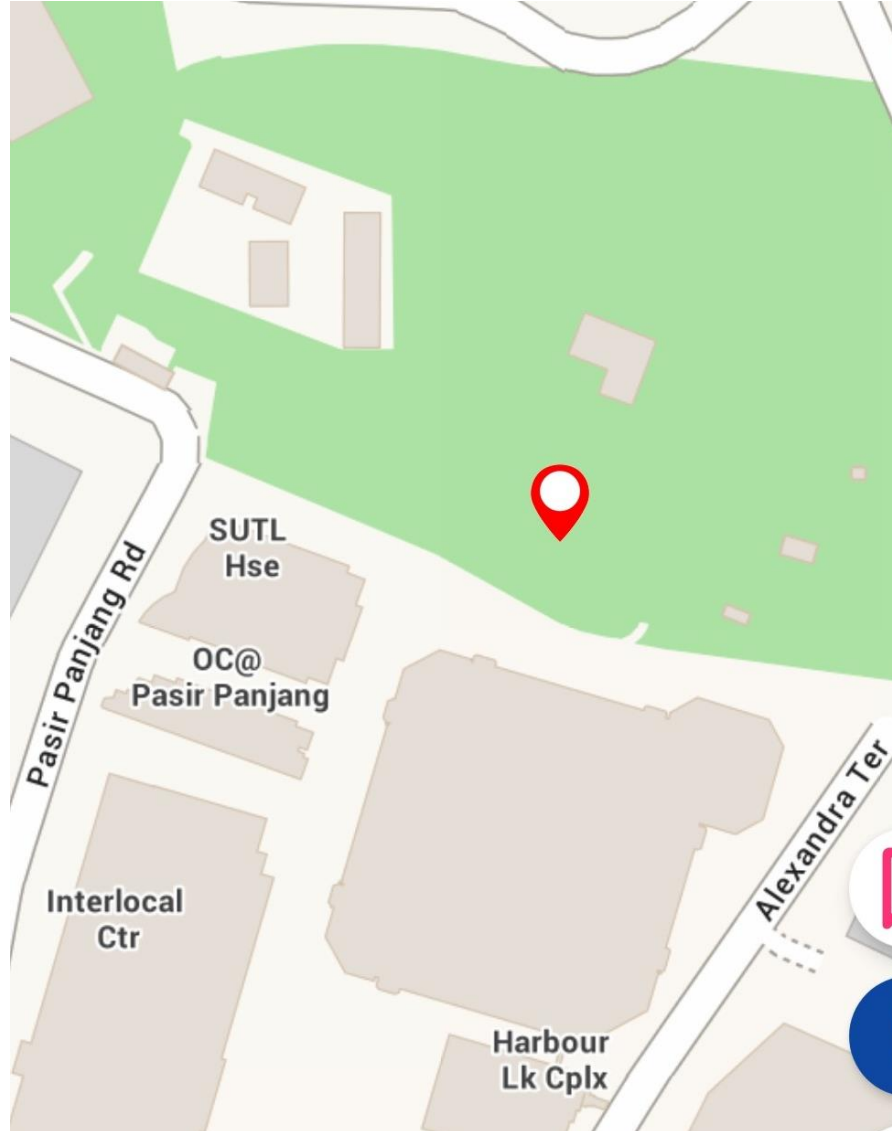

Locations of Allotment Gardens

The indicative locations are indicated by the red pin or star in the maps below:

New Allotment Gardens

November 2020

Bedok Reservoir Park

East Coast Park

Lower Seletar Reservoir Park

one-north Park - Rochester East

Existing Allotment Gardens

Aljunied Park

Ang Mo Kio Town Garden West

Bedok Town Park

Bishan-Ang Mo Kio Park

Bukit Gombak Park

Choa Chu Kang Park

Clementi Woods Park

HortPark

Jurong Lake Gardens West

Pasir Ris Park

Punggol Park

Punggol Waterway Park

Sengkang Riverside Park

West Coast Park (Area 2)