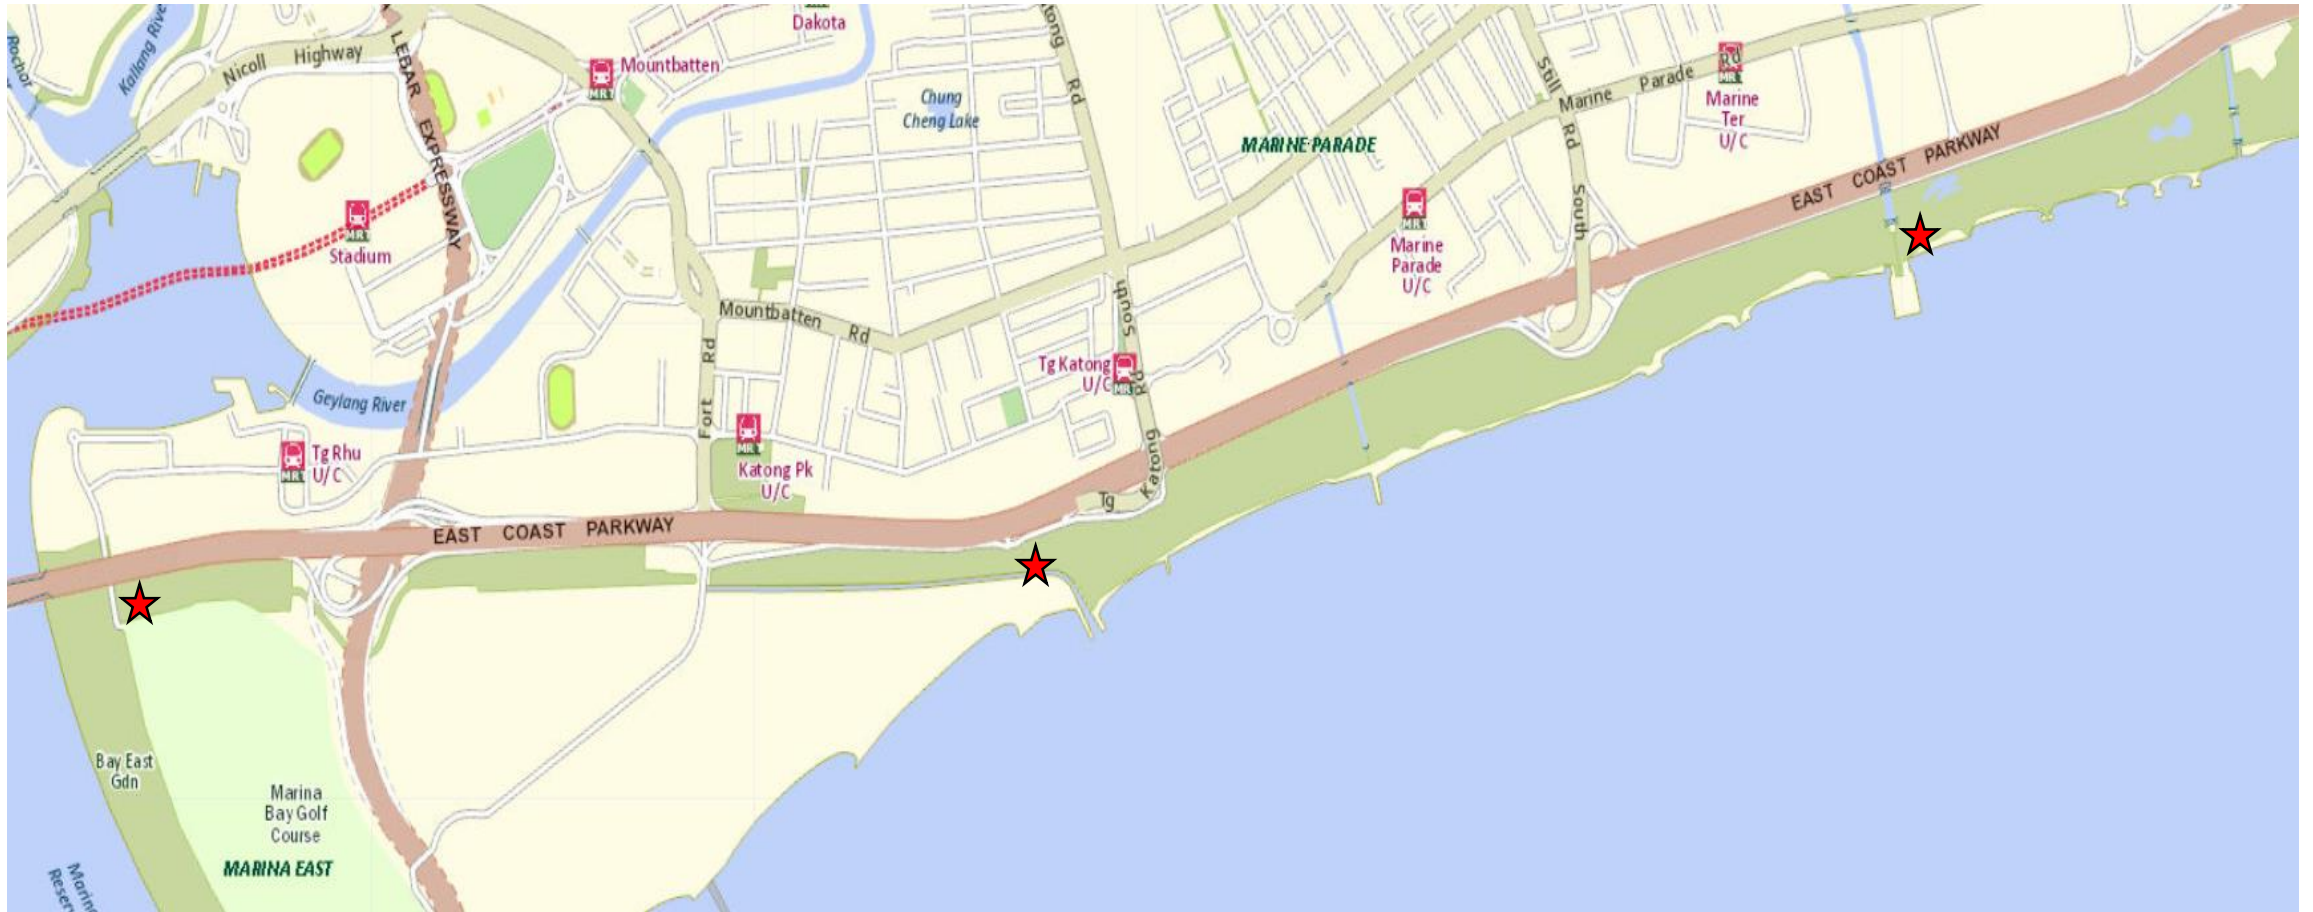

Locations of Allotment Gardens

The indicative locations are indicated by the red pin or star in the maps below:

New Allotment Gardens

November 2020

Bedok Reservoir Park

East Coast Park

Lower Seletar Reservoir Park

one-north Park - Rochester East

Existing Allotment Gardens

Aljunied Park

Ang Mo Kio Town Garden West

Bedok Town Park

Bishan-Ang Mo Kio Park

Bukit Gombak Park

Choa Chu Kang Park