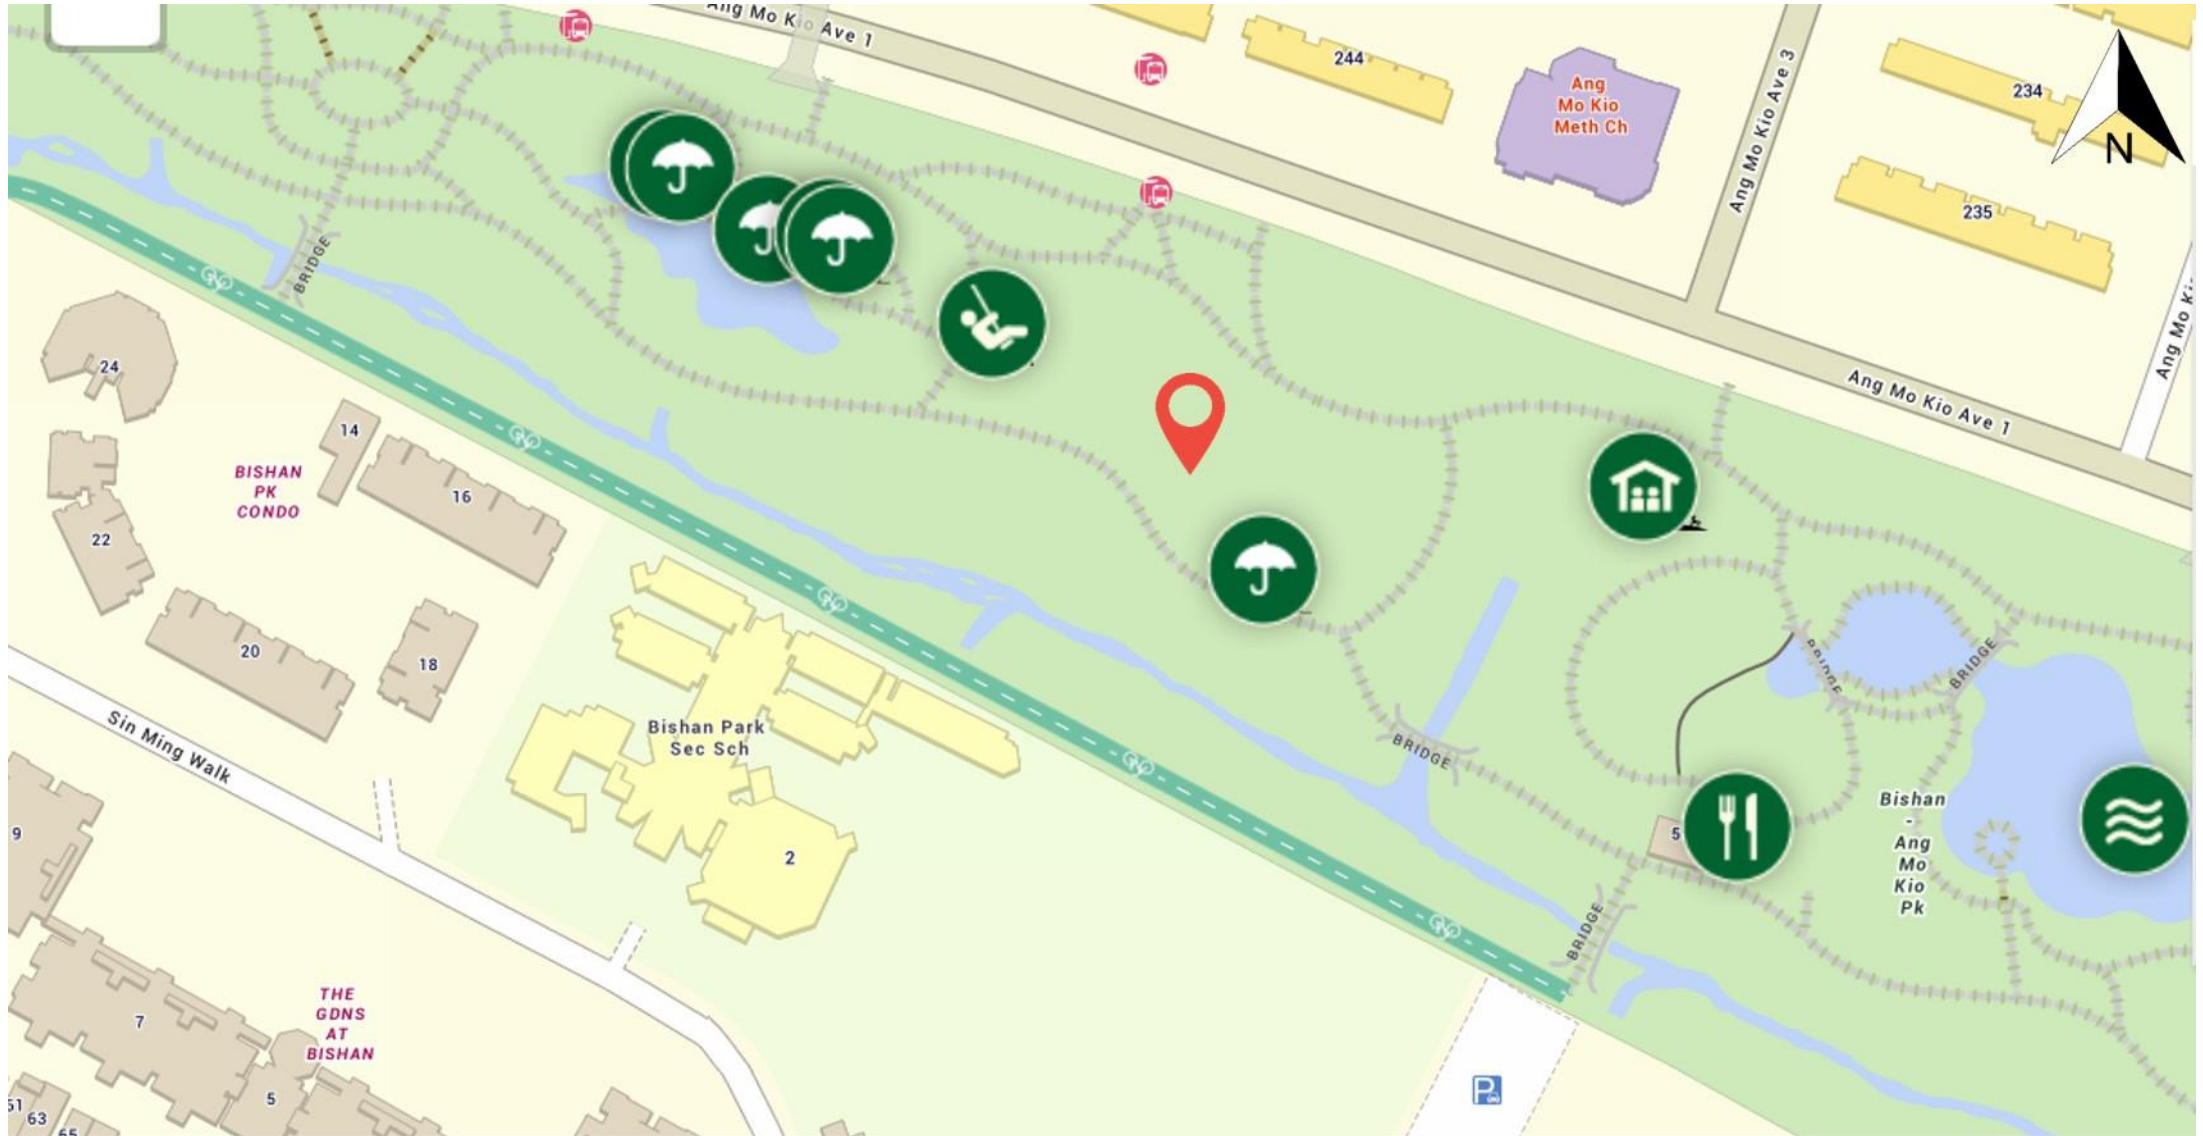

Locations of Allotment Gardens

The indicative locations are indicated by the red pin or star in the maps below:

New Allotment Gardens

November 2020

Bedok Reservoir Park

East Coast Park

Lower Seletar Reservoir Park

one-north Park - Rochester East

Existing Allotment Gardens

Aljunied Park

Ang Mo Kio Town Garden West

Bedok Town Park

Bishan-Ang Mo Kio Park

Bukit Gombak Park

Choa Chu Kang Park

Clementi Woods Park

HortPark

Jurong Lake Gardens West

Pasir Ris Park

Punggol Park

Punggol Waterway Park

Sengkang Riverside Park

West Coast Park (Area 2)

Yishun Neighbourhood Park

Yishun Park

Upcoming Allotment Gardens

Jurong Central Park

Kallang Riverside Park

Tiong Bahru Park