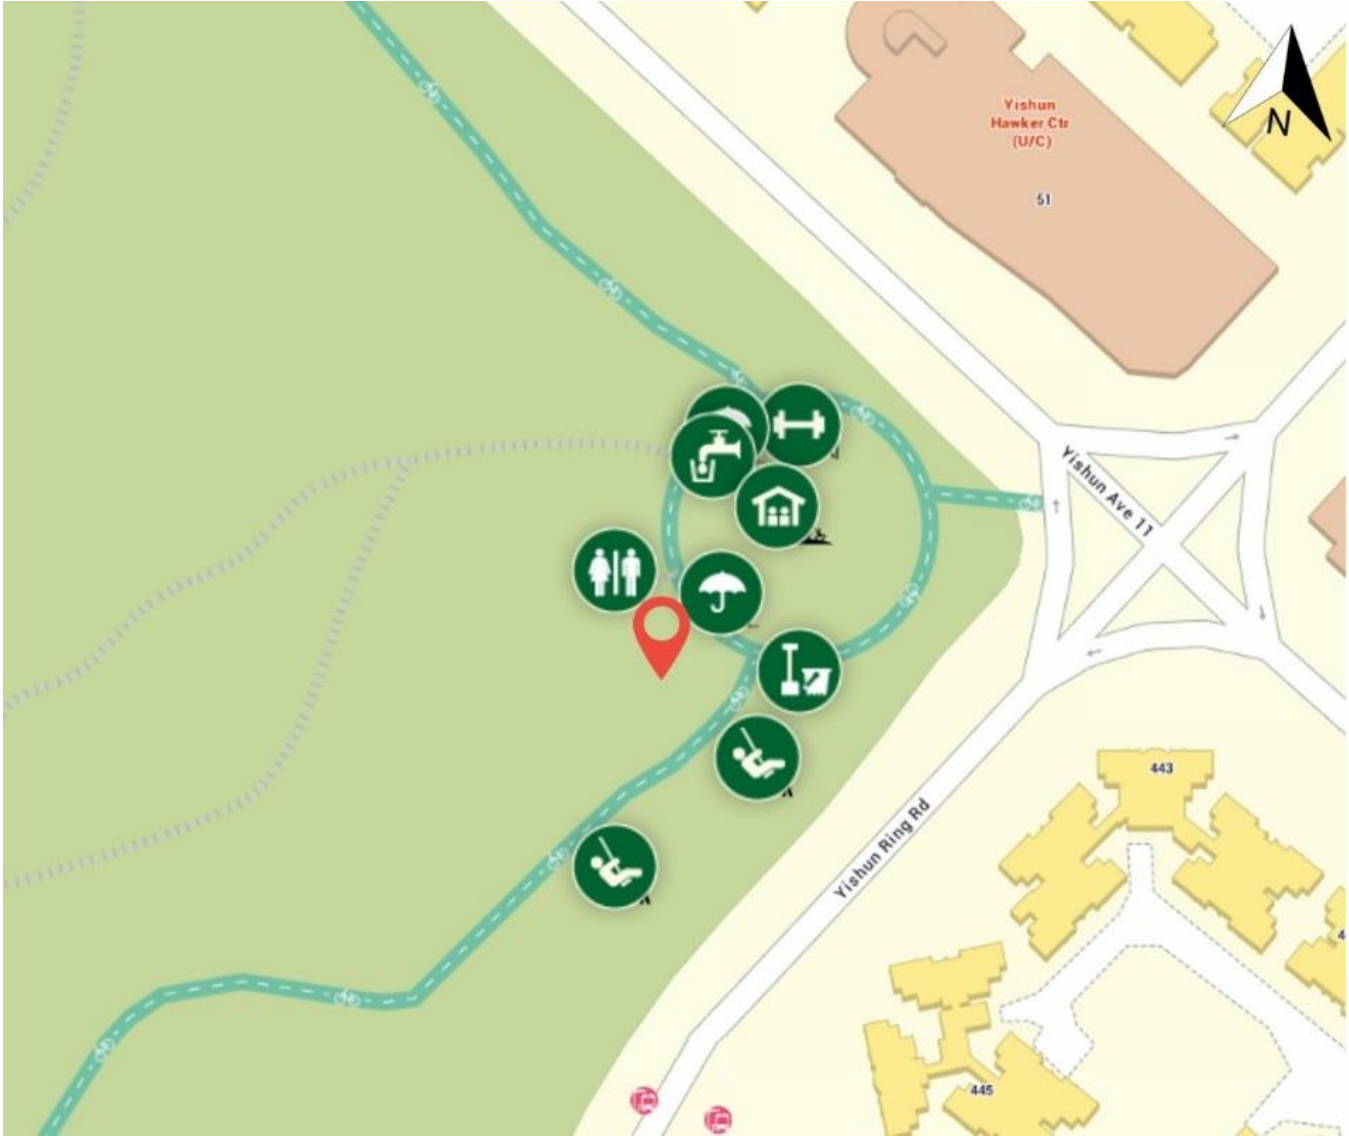

Locations of Allotment Gardens

The indicative locations are indicated by the red pin or star in the maps below:

New Allotment Gardens

November 2020

Bedok Reservoir Park

East Coast Park

Lower Seletar Reservoir Park

one-north Park - Rochester East

Existing Allotment Gardens

Aljunied Park

Ang Mo Kio Town Garden West

Bedok Town Park

Bishan-Ang Mo Kio Park

Bukit Gombak Park

Choa Chu Kang Park

Clementi Woods Park

HortPark

Jurong Lake Gardens West

Pasir Ris Park

Punggol Park

Punggol Waterway Park

Sengkang Riverside Park

West Coast Park (Area 2)

Yishun Neighbourhood Park

Yishun Park

Upcoming Allotment Gardens

Jurong Central Park

Kallang Riverside Park

Tiong Bahru Park