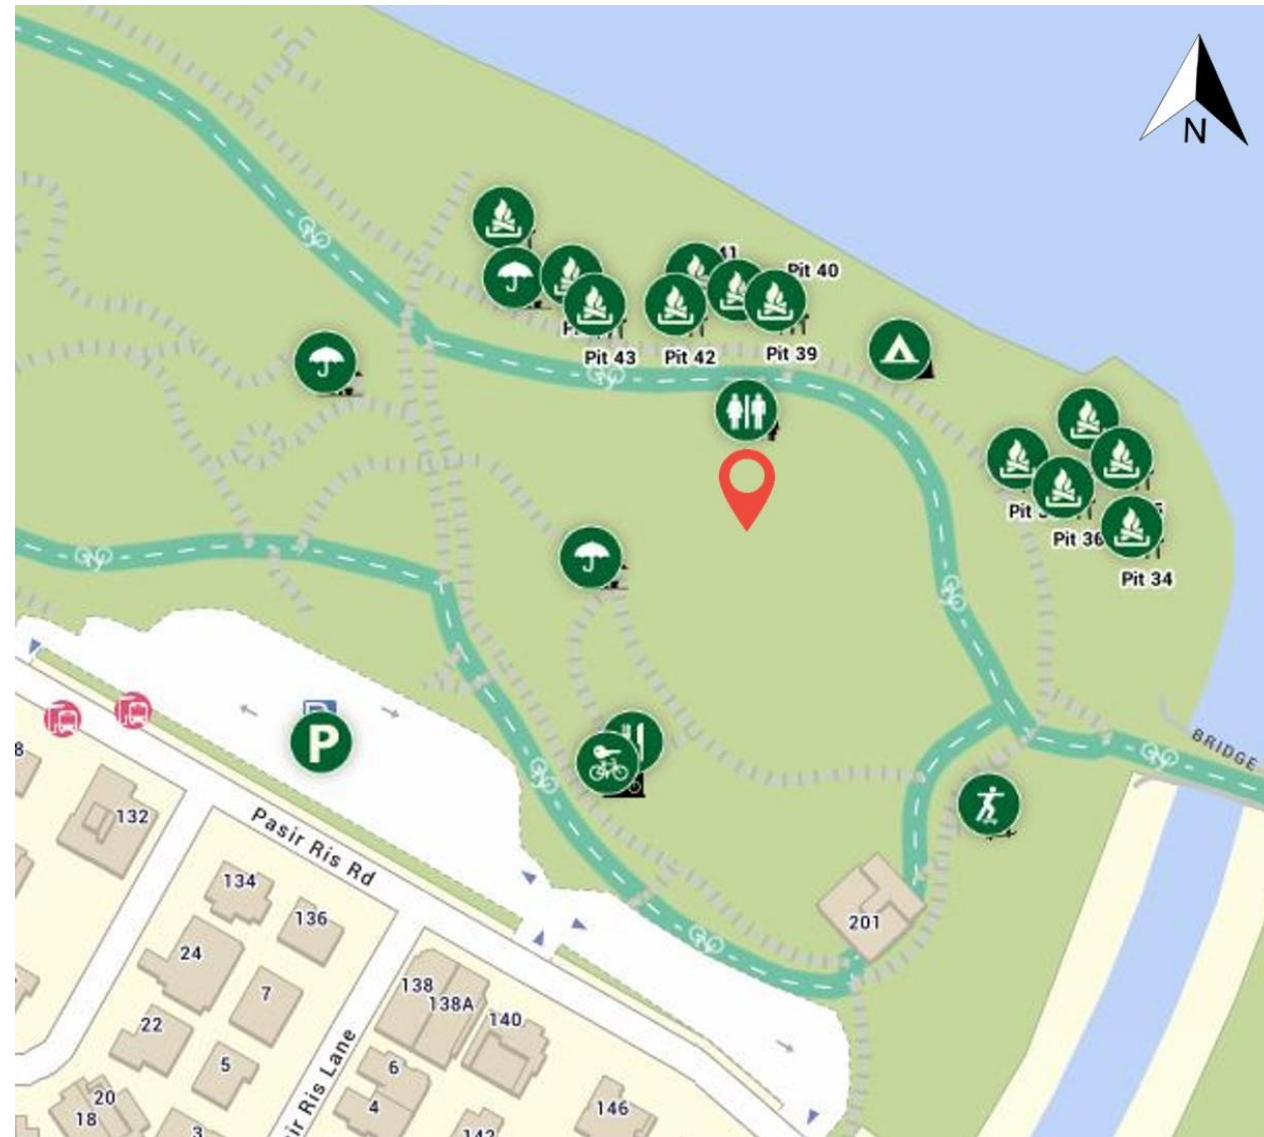

Locations of Allotment Gardens

The indicative locations are indicated by the red pin or star in the maps below:

New Allotment Gardens

November 2020

Bedok Reservoir Park

East Coast Park

Lower Seletar Reservoir Park

one-north Park - Rochester East

Existing Allotment Gardens

Aljunied Park

Ang Mo Kio Town Garden West

Bedok Town Park

Bishan-Ang Mo Kio Park

Bukit Gombak Park

Choa Chu Kang Park

Clementi Woods Park

HortPark

Jurong Lake Gardens West

Pasir Ris Park

Punggol Park

Punggol Waterway Park

Sengkang Riverside Park

West Coast Park (Area 2)

Yishun Neighbourhood Park

Yishun Park

Upcoming Allotment Gardens

Jurong Central Park

Kallang Riverside Park

Tiong Bahru Park