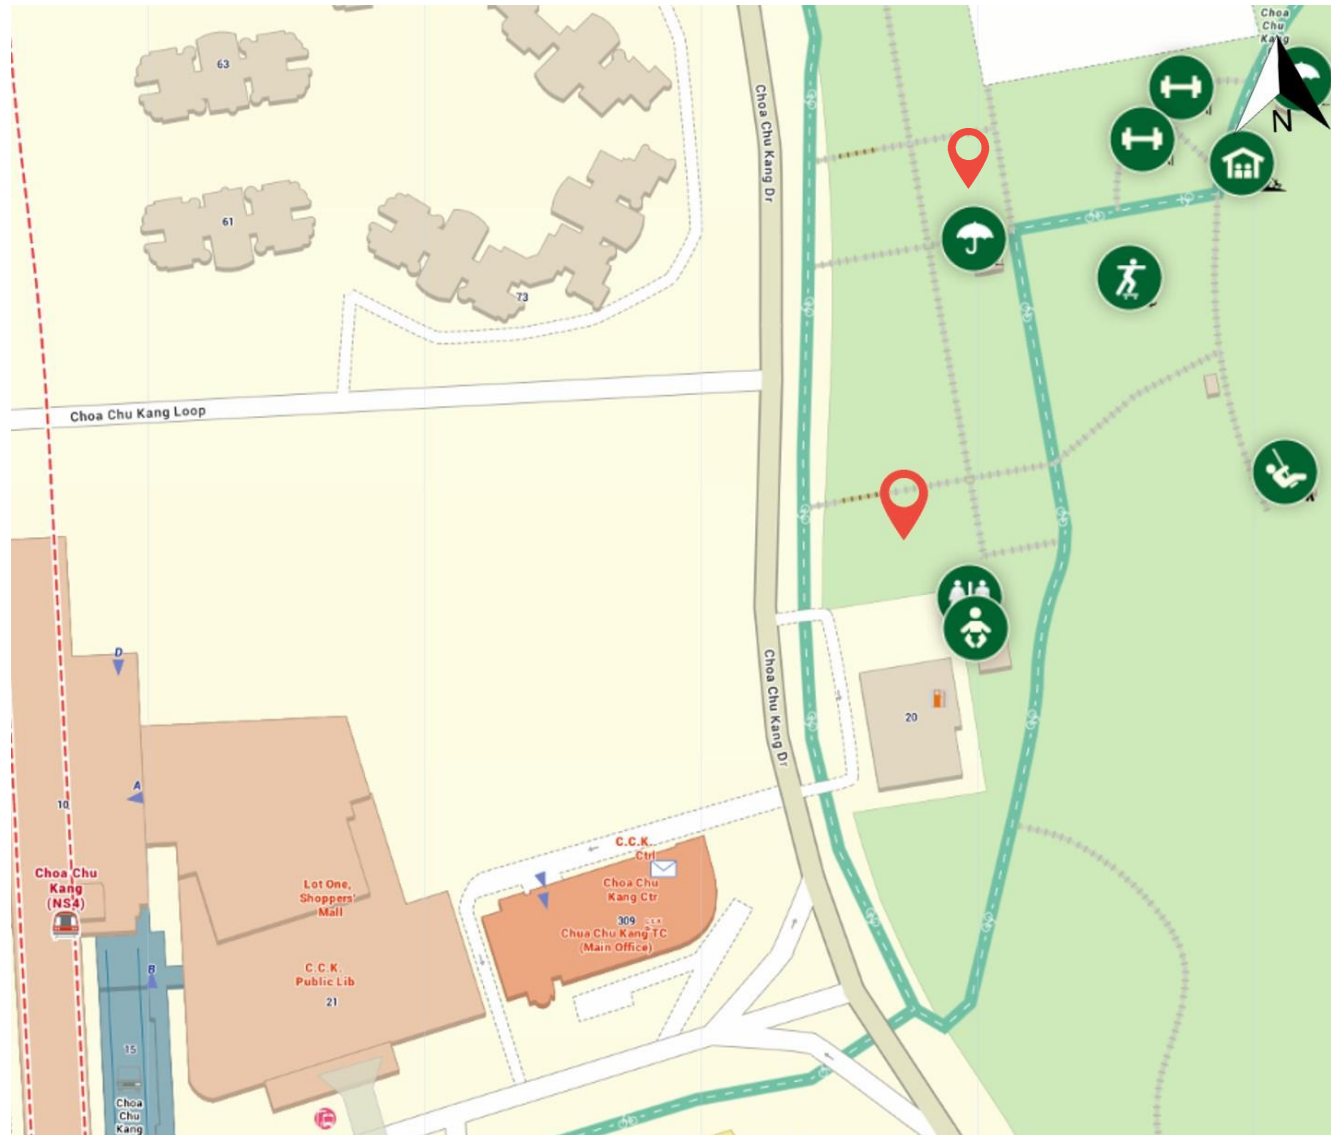

Locations of Allotment Gardens

The indicative locations are indicated by the red pin or star in the maps below:

New Allotment Gardens

November 2020

Bedok Reservoir Park

East Coast Park

Lower Seletar Reservoir Park

one-north Park - Rochester East

Existing Allotment Gardens

Aljunied Park

Ang Mo Kio Town Garden West

Bedok Town Park

Bishan-Ang Mo Kio Park

Bukit Gombak Park

Choa Chu Kang Park

Clementi Woods Park

HortPark

Jurong Lake Gardens West

Pasir Ris Park

Punggol Park

Punggol Waterway Park

Sengkang Riverside Park

West Coast Park (Area 2)

Yishun Neighbourhood Park

Yishun Park

Upcoming Allotment Gardens

Jurong Central Park

Kallang Riverside Park

Tiong Bahru Park