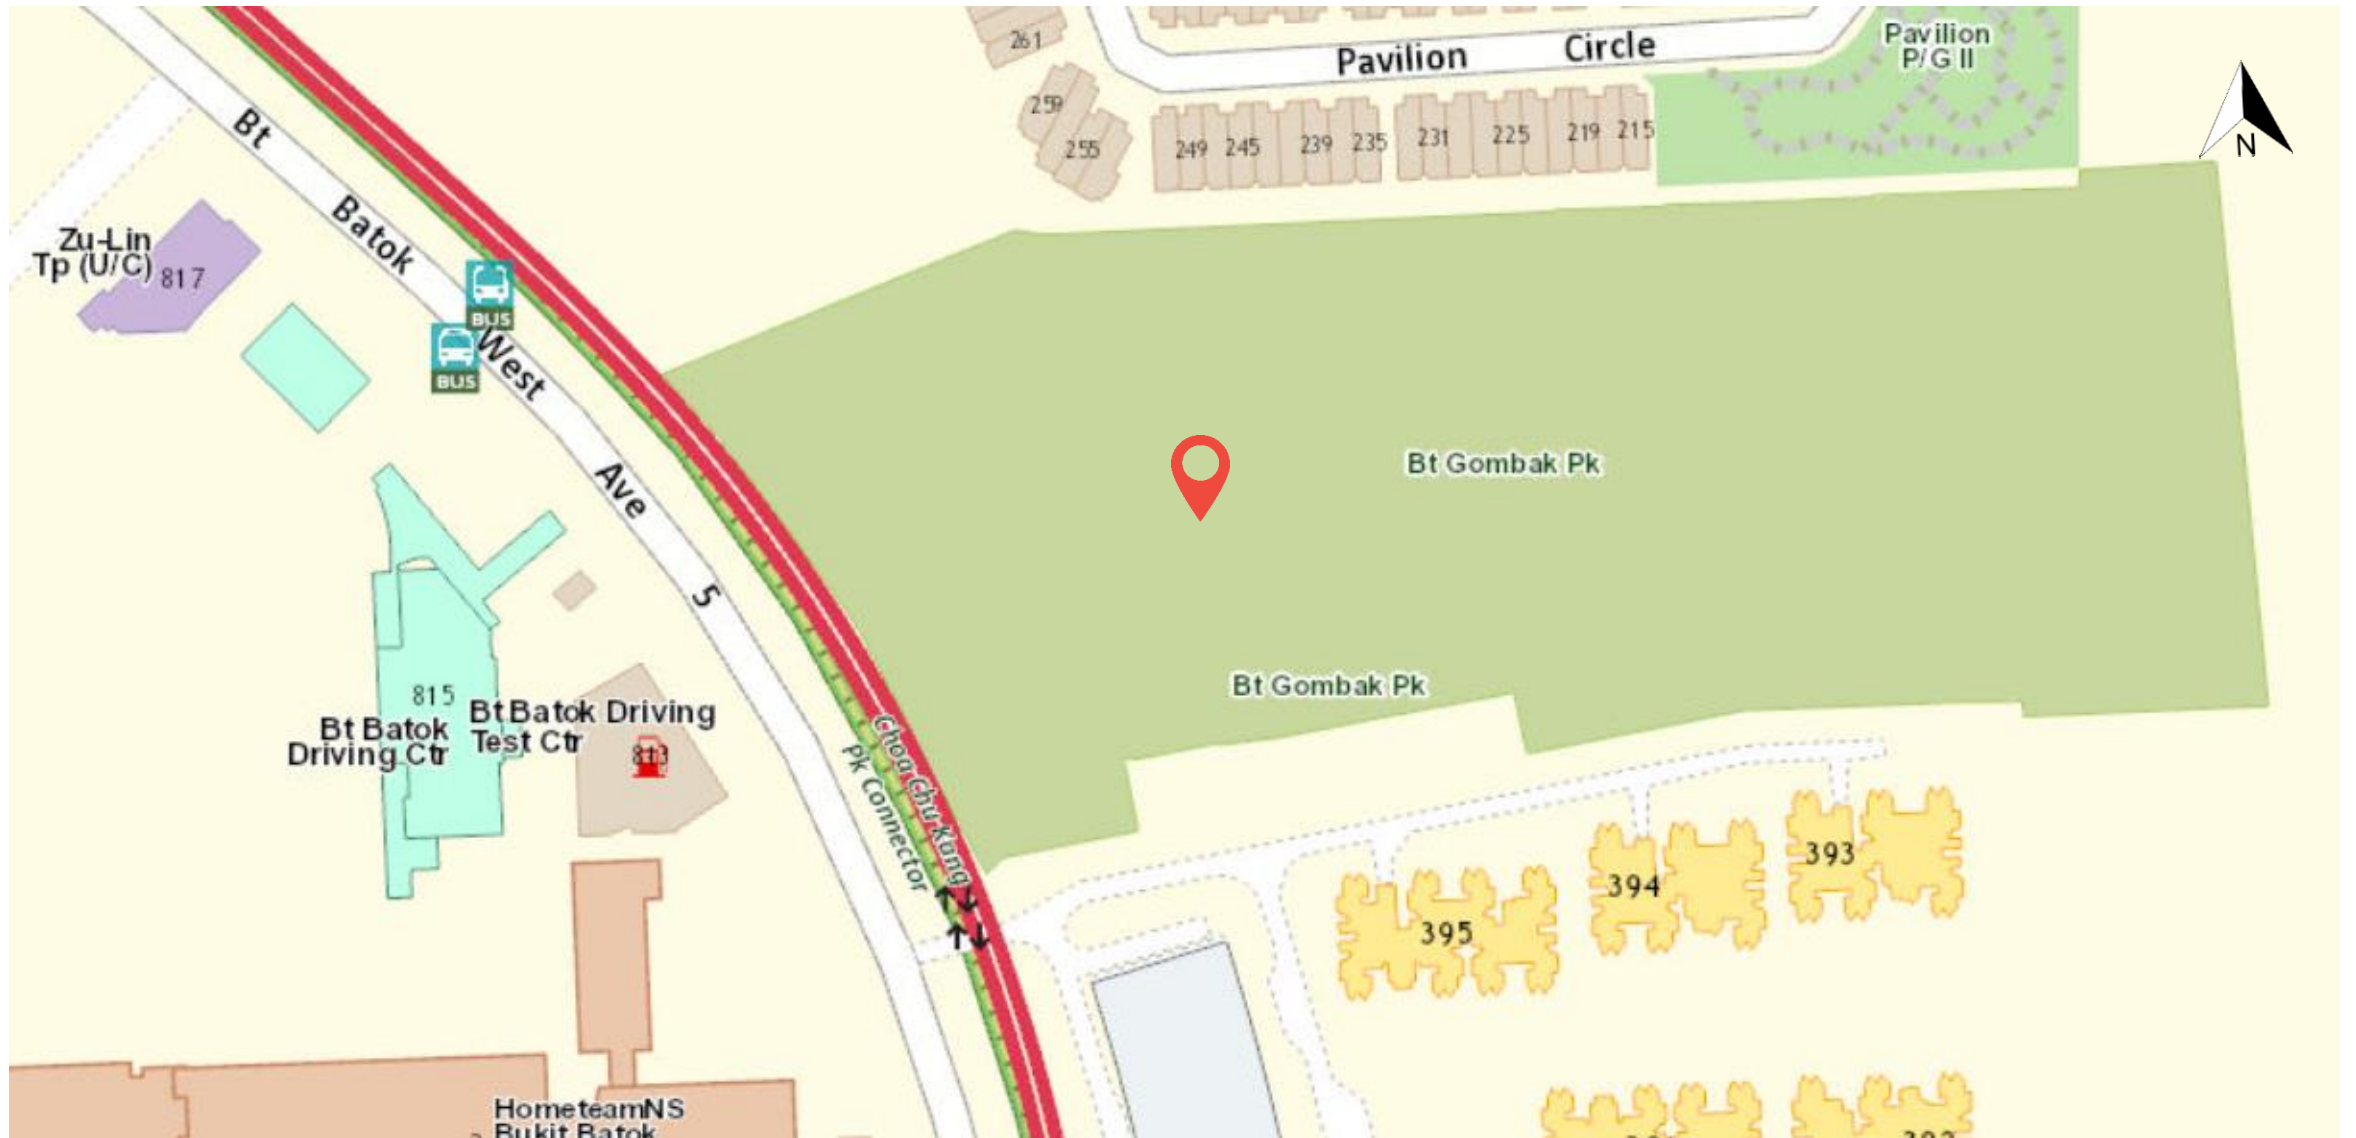

Locations of Allotment Gardens

The indicative locations are indicated by the red pin or star in the maps below:

New Allotment Gardens

November 2020

Bedok Reservoir Park

East Coast Park

Lower Seletar Reservoir Park

one-north Park - Rochester East

Existing Allotment Gardens

Aljunied Park

Ang Mo Kio Town Garden West

Bedok Town Park

Bishan-Ang Mo Kio Park

Bukit Gombak Park

Choa Chu Kang Park