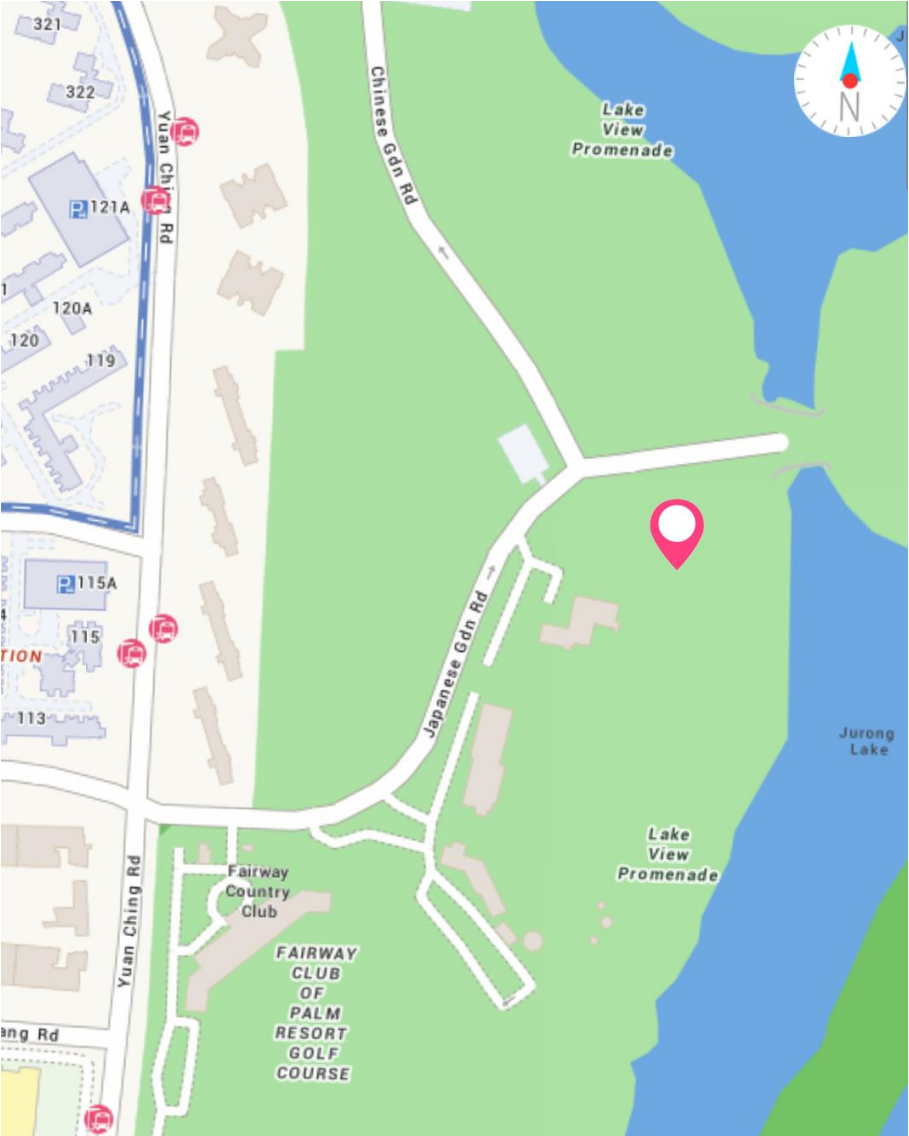

Jurong Lake Gardens West