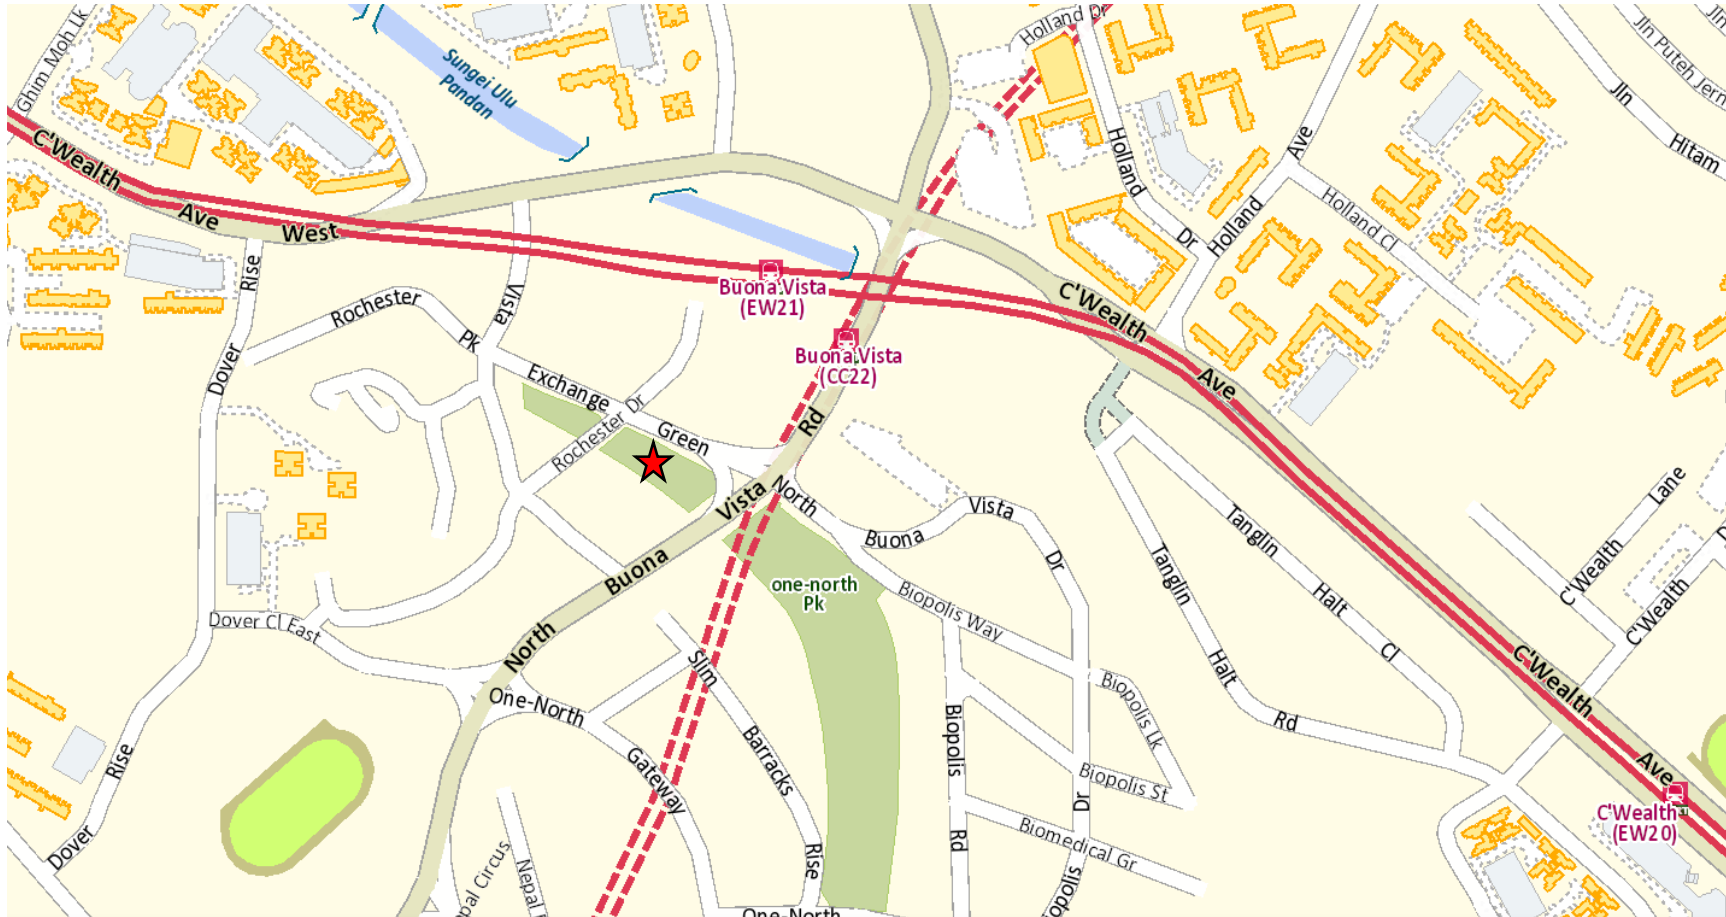

Locations of Allotment Gardens

The indicative locations are indicated by the red pin or star in the maps below:

New Allotment Gardens

November 2020

Bedok Reservoir Park

East Coast Park

Lower Seletar Reservoir Park

one-north Park - Rochester East

Existing Allotment Gardens

Aljunied Park

Ang Mo Kio Town Garden West

Bedok Town Park

Bishan-Ang Mo Kio Park

Bukit Gombak Park

Choa Chu Kang Park