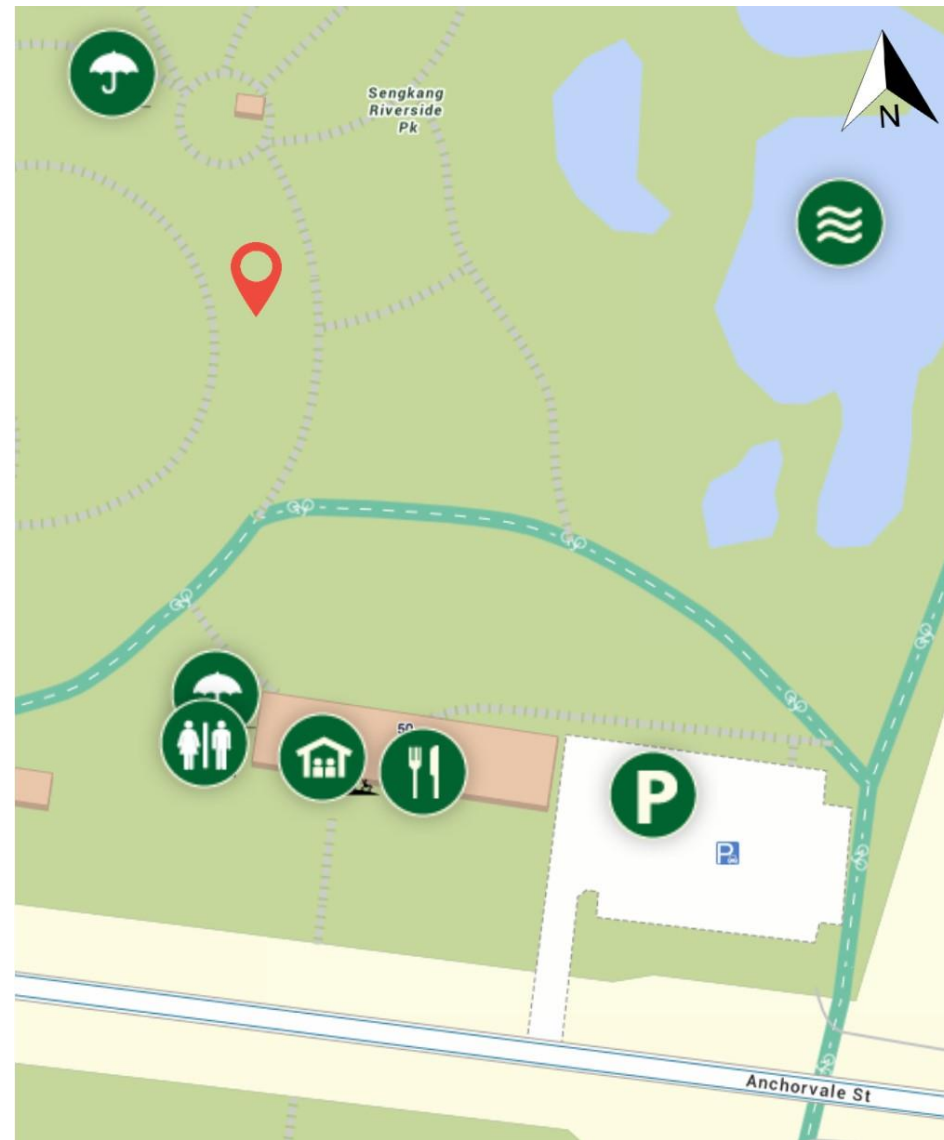

Locations of Allotment Gardens

The indicative locations are indicated by the red pin or star in the maps below:

New Allotment Gardens

November 2020

Bedok Reservoir Park

East Coast Park

Lower Seletar Reservoir Park

one-north Park - Rochester East

Existing Allotment Gardens

Aljunied Park

Ang Mo Kio Town Garden West

Bedok Town Park

Bishan-Ang Mo Kio Park

Bukit Gombak Park

Choa Chu Kang Park

Clementi Woods Park

HortPark

Jurong Lake Gardens West

Pasir Ris Park

Punggol Park

Punggol Waterway Park

Sengkang Riverside Park

West Coast Park (Area 2)

Yishun Neighbourhood Park

Yishun Park

Upcoming Allotment Gardens

Jurong Central Park

Kallang Riverside Park

Tiong Bahru Park