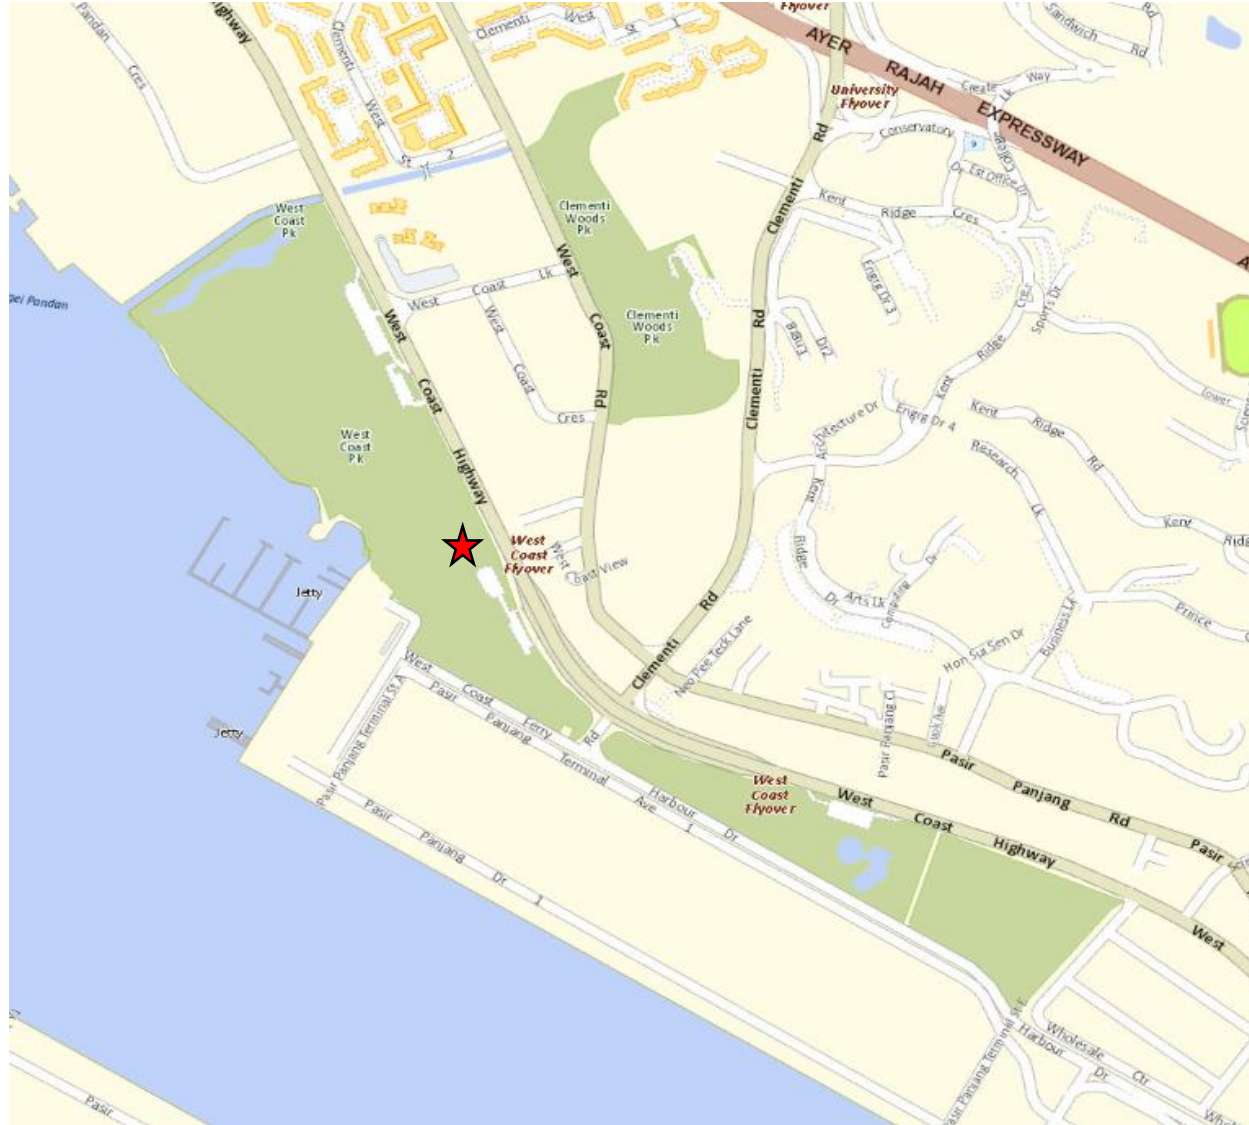

West Coast Park (Area 2)