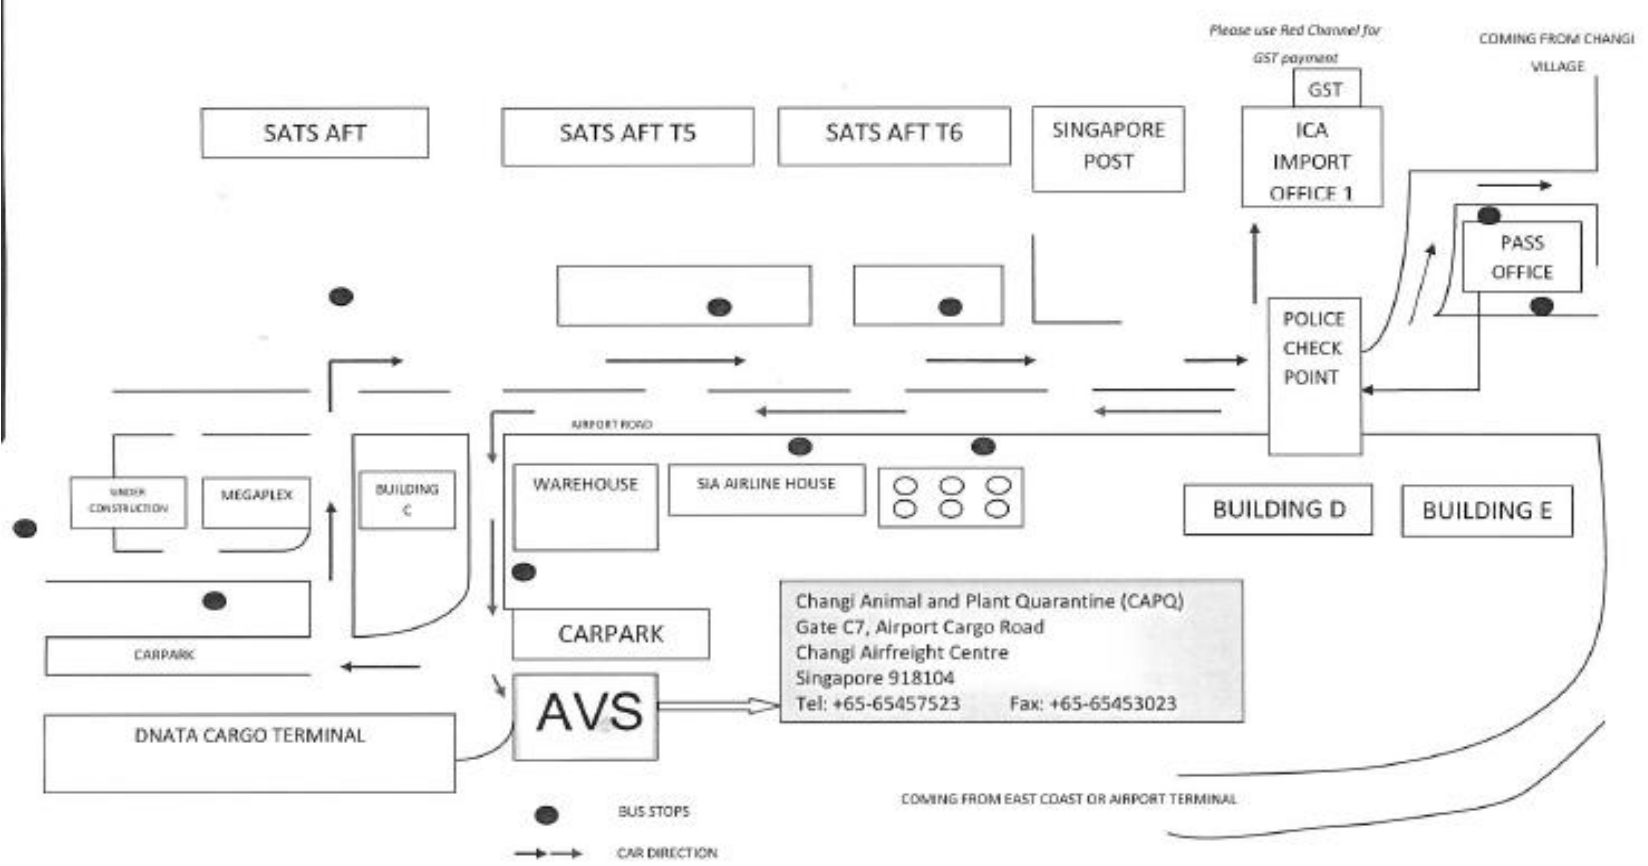

SINGAPORE – CHANGI AIRFREIGHT CENTRE

Operation hours:
 Mondays to Saturdays 0800 – 2230 hrs
 Lunch time (Closed) 1300 – 1400 hrs
 Closed on Sundays and public holidays

Changi Animal and Plant Quarantine (CAPQ)
 Gate C7, Airport Cargo Road
 Changi Airfreight Centre
 Singapore 918104
 Tel: +65-65457523 Fax: +65-65453023