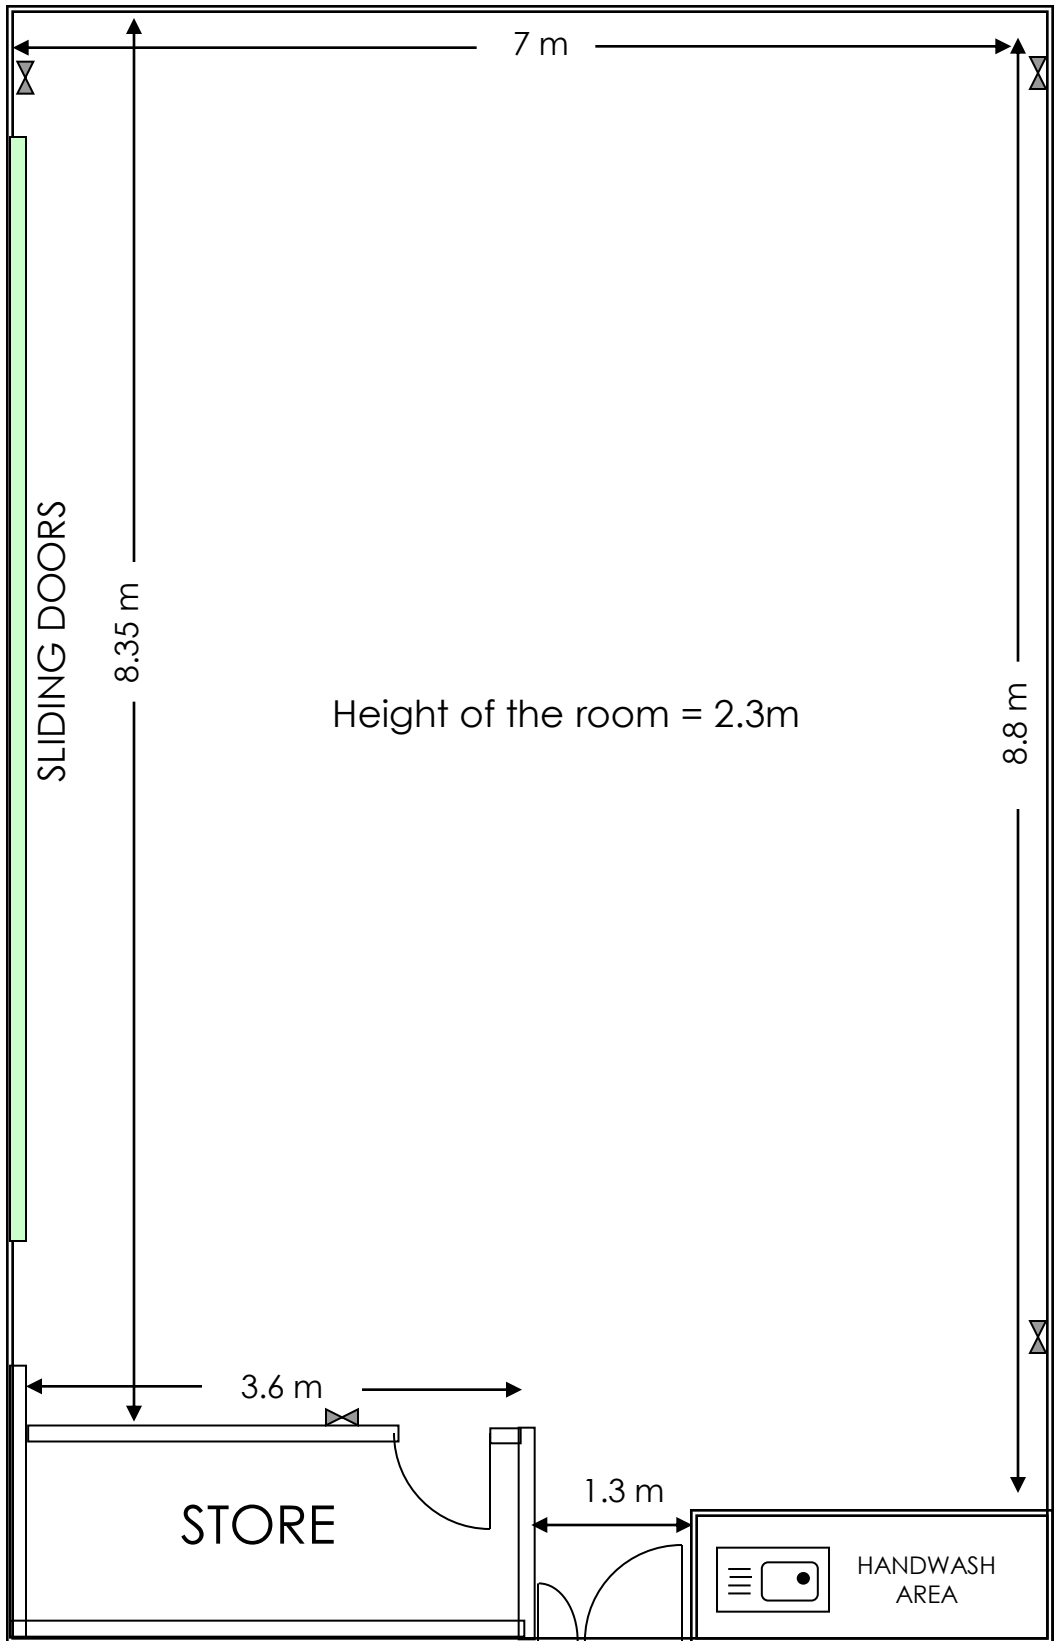

3-Pins Power Socket Outlets

SINGAPORE BOTANIC GARDNES
FUNCTION ROOM, BOTANY CENTRE LEVEL 2
LAYOUT PLAN

Legend

⏏ Power Socket